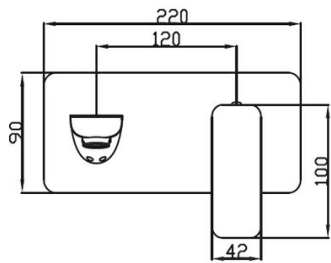

NEO WALL MOUNTED BASIN MIXER

44235.xx

ELEMENTi

Residential/Light Commercial Use

Suitable for Residential/Light Commercial Use (Kitchens, Bathrooms and Laundries in Hotels, Motels and Retirement Villages).

5

Guarantee

5 Year Guarantee on coloured finish

10

Guarantee

10 Year Guarantee

4 Star WELS rating

7.5 litres per minute. Mains pressure.

Mains Pressure

Suitable for Mains Pressure.

Flawless Finish

Advanced plating provides a durable surface with a long lasting finish

Smooth Flow

Aerator reduces scaling while delivering a smooth even flow

Chrome Plate

A base of copper is first applied followed by a layer of nickel and then finally a hard gloss coating of chromium to achieve a shiny hard wearing finish.

Electroplated: Gun Metal

Electrical current is used to dissolve components into Lacquer that then adhere to the surface.

Electroplated: Black

Electrical current is used to dissolve components into Lacquer that then adhere to the surface.

Crisp clean lines coupled with gentle refined curves offering a geometric design without the harsh edges.