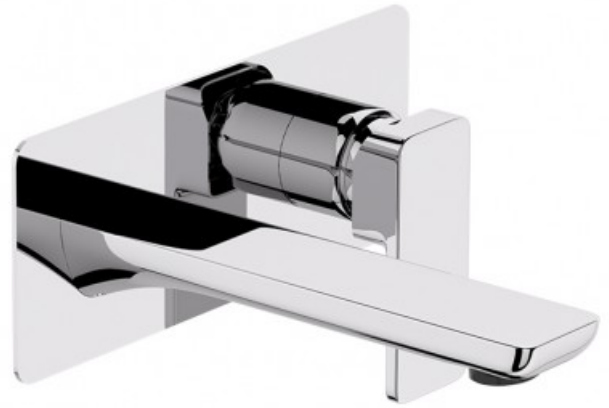

NEO WALL MOUNTED BASIN MIXER

44235.xx

ELEMENTi

Residential/Light Commercial Use

Suitable for Residential/Light Commercial Use (Kitchens, Bathrooms and Laundries in Hotels, Motels and Retirement Villages).

5

Guarantee

5 Year Guarantee on coloured finish

10

Guarantee

10 Year Guarantee

4 Star WELS rating

7.5 litres per minute. Mains pressure.

Mains Pressure

Suitable for Mains Pressure.

Flawless Finish

Advanced plating provides a durable surface with a long lasting finish

Smooth Flow

Aerator reduces scaling while delivering a smooth even flow

Chrome Plate

Electroplated: Black

Electrical current is used to dissolve components into Lacquer that then adhere to the surface.

Crisp clean lines coupled with gentle refined curves offering a geometric design without the harsh edges.