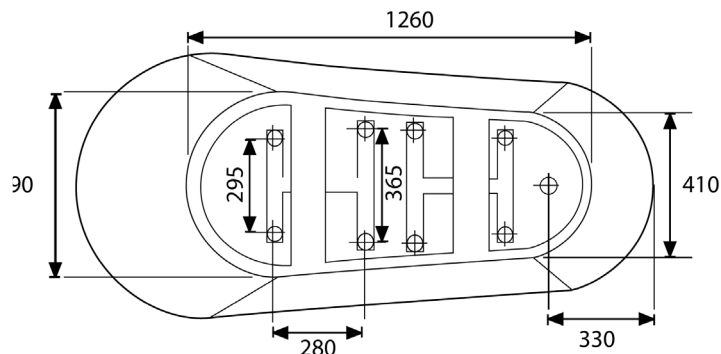

SPECIFICATION SHEET

42ND AVENUE 1800 SLIPPER BATH

Features

- Capacity: 270 litres
- Weight: 45 kgs
- Made from easy to clean sanitary grade acrylic
- Fibreglass laminate reinforced for optimum strength
- Adjustable feet for levelling
- Requires a 40mm waste (not included)
- Top fix bath waste & low profile bath trap is recommended
- Dimensions: L1800 X W820 X D800

Colour Options with Code

White
42AVEW

Black Exterior
42AVEBW

Technical Details

Note: All measurements shown are in millimetres. Sizes are nominal.

SIDE VIEW

TOP VIEW

BOTTOM VIEW