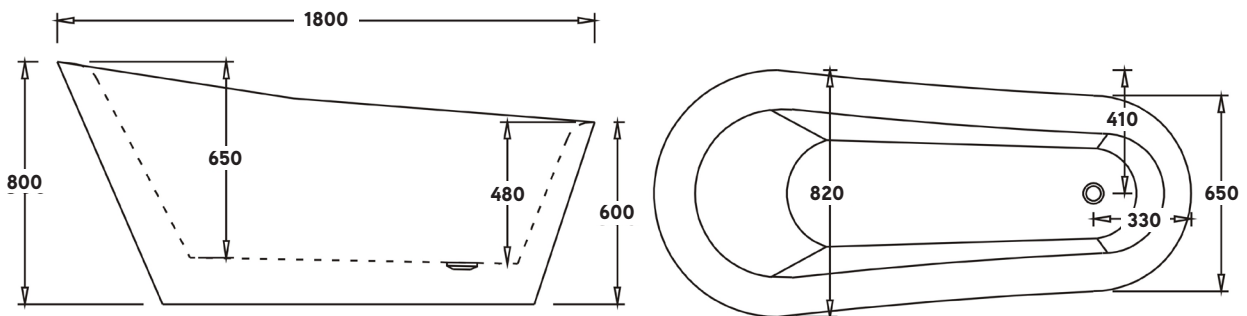

SPECIFICATION SHEET

42ND AVENUE 1800 SLIPPER BATH

Features

- Capacity: 270 litres
- Weight: 45 kgs
- Made from easy to clean sanitary grade acrylic
- Fibreglass laminate reinforced for optimum strength
- Adjustable feet for levelling
- Requires a 40mm waste (not included)
- Top fix bath waste & low profile bath trap is recommended
- Dimensions: L1800 X W820 X D800

Colour Options with Code

White
42AVEW

Black Exterior
42AVEBW

Technical Details

Note: All measurements shown are in millimetres. Sizes are nominal.

SIDE VIEW

TOP VIEW

BOTTOM VIEW