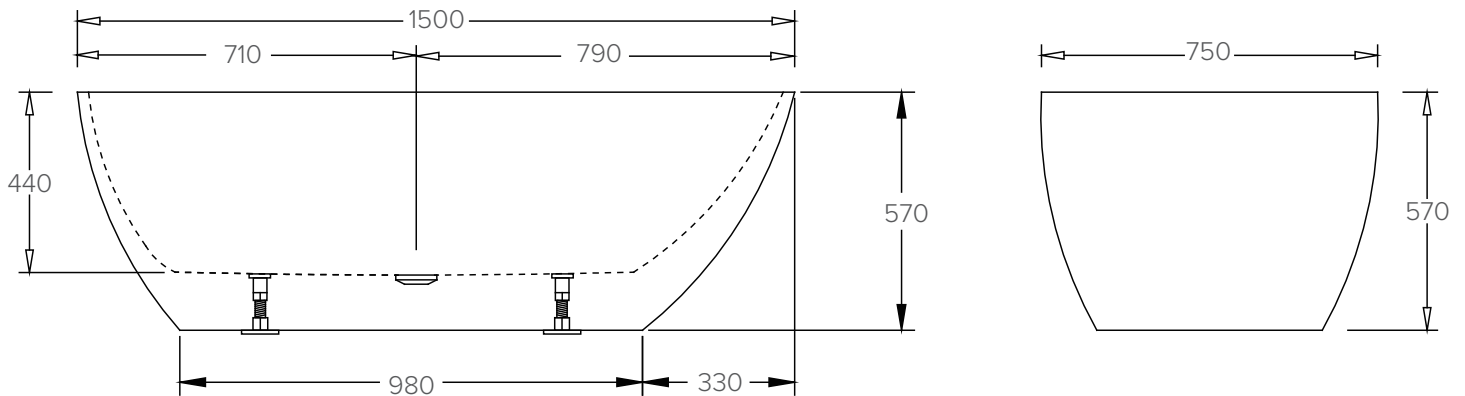

### Features

- Capacity: 265 litres
- Made from easy to clean sanitary grade acrylic
- Fibreglass laminate reinforced for optimum strength
- Adjustable feet for levelling.
- Requires a 40mm waste (not included)
- Top fix bath waste & low profile bath trap is recommended
- Dimensions: L1500 X W750 X D570

### Technical Details

Note: All measurements shown are in millimetres. Sizes are nominal.

SIDE VIEW

TOP VIEW