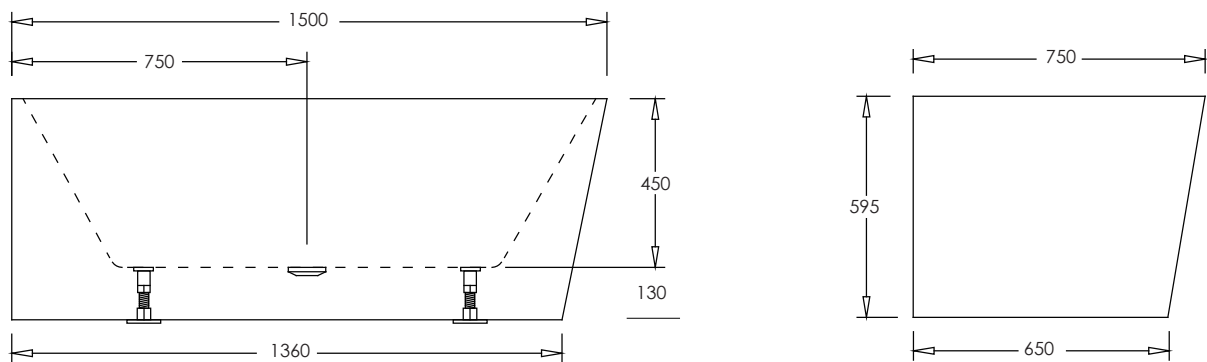

SPECIFICATION SHEET

NEWARK 1500 LEFT CORNER BATH

CODE: 7848L (Left corner)

Features

- Capacity: 264 litres
- Made from easy to clean sanitary grade acrylic
- Fibreglass laminate reinforced for optimum strength
- Adjustable feet for levelling.
- Requires a 40mm waste (not included)
- Top fix bath waste & low profile bath trap is recommended
- Dimensions: L1500 X W750 X D595

Technical Details

Note: All measurements shown are in millimetres. Sizes are nominal.

SIDE VIEW

TOP VIEW