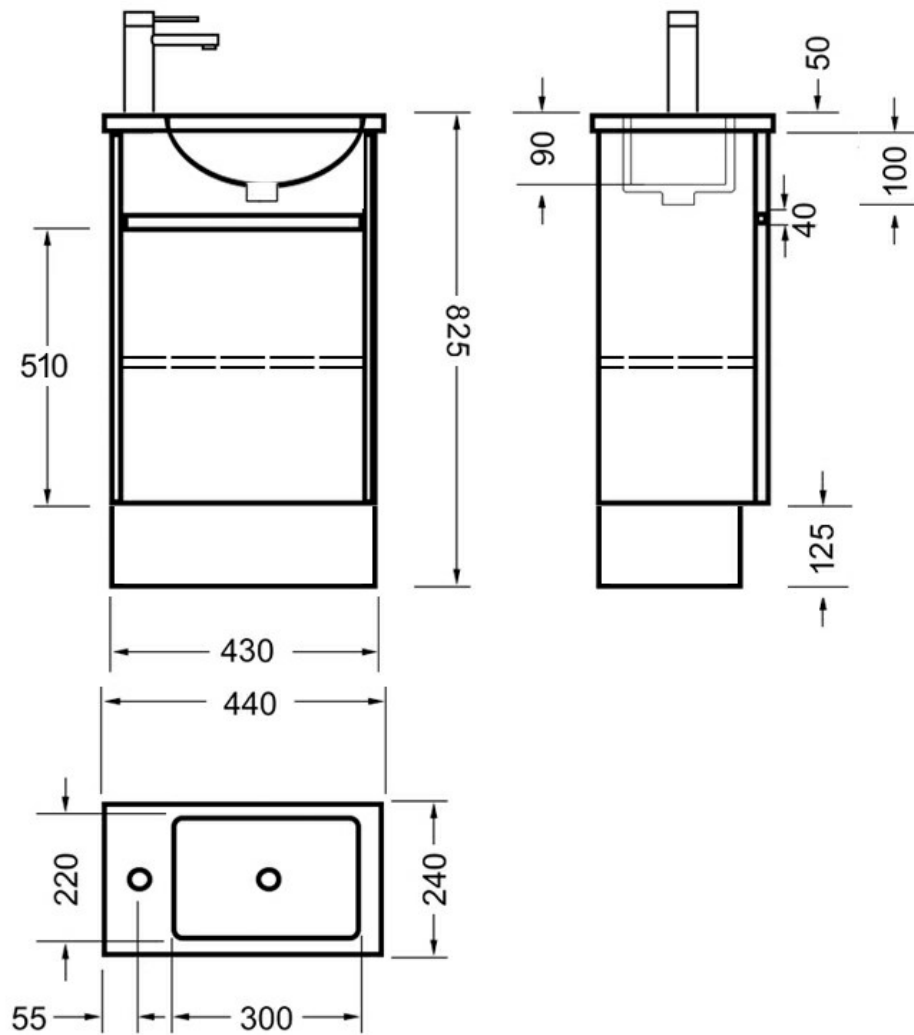

NOVARA FLOOR VANITY 440 1X DOOR POLYMARBLE TOP

ELEMENTI

Silica Free

No use of Silica on vanity tops making it safer for you & the family

Residential/Light Commercial Use

Suitable for Residential/Light Commercial Use (Kitchens, Bathrooms and Laundries in Hotels, Motels and Retirement Villages).