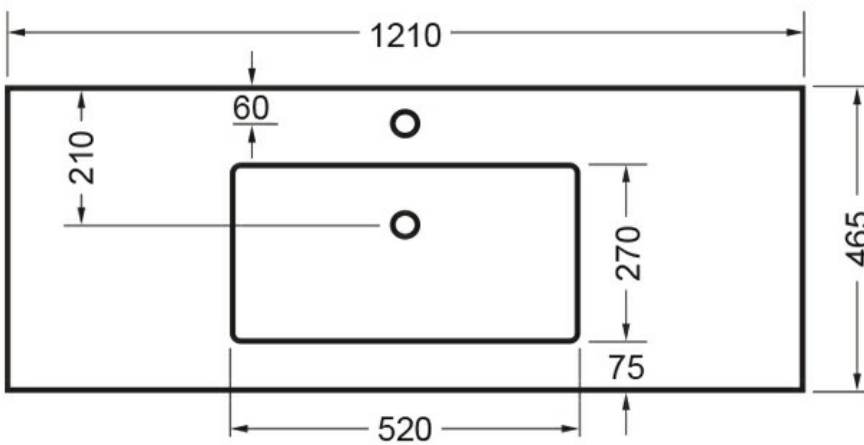

NOVARA WALL VANITY 1200 1X DRAWER - CURVED VITREOUS CHINA

ELEMENTI

Silica Free

No use of Silica on vanity tops making it safer for you & the family

Guarantee

5 Year Guarantee (Basin & Cabinet)

Hafele Lifetime Warranty

Crisp lines, a clean finish and impressive features are what defines the Novara vanity range.