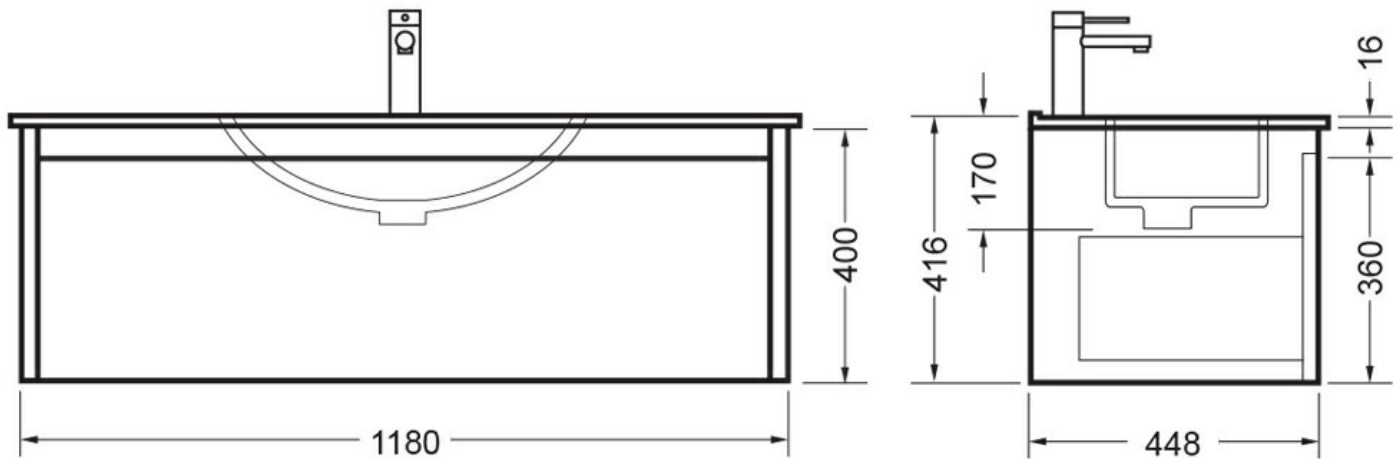

NOVARA WALL VANITY 1200 1X DRAWER - CURVED VITREOUS CHINA

ELEMENTI

Silica Free

No use of Silica on vanity tops making it safer for you & the family

Guarantee

5 Year Guarantee (Basin & Cabinet)

Hafele Lifetime Warranty

Crisp lines, a clean finish and impressive features are what defines the Novara vanity range.