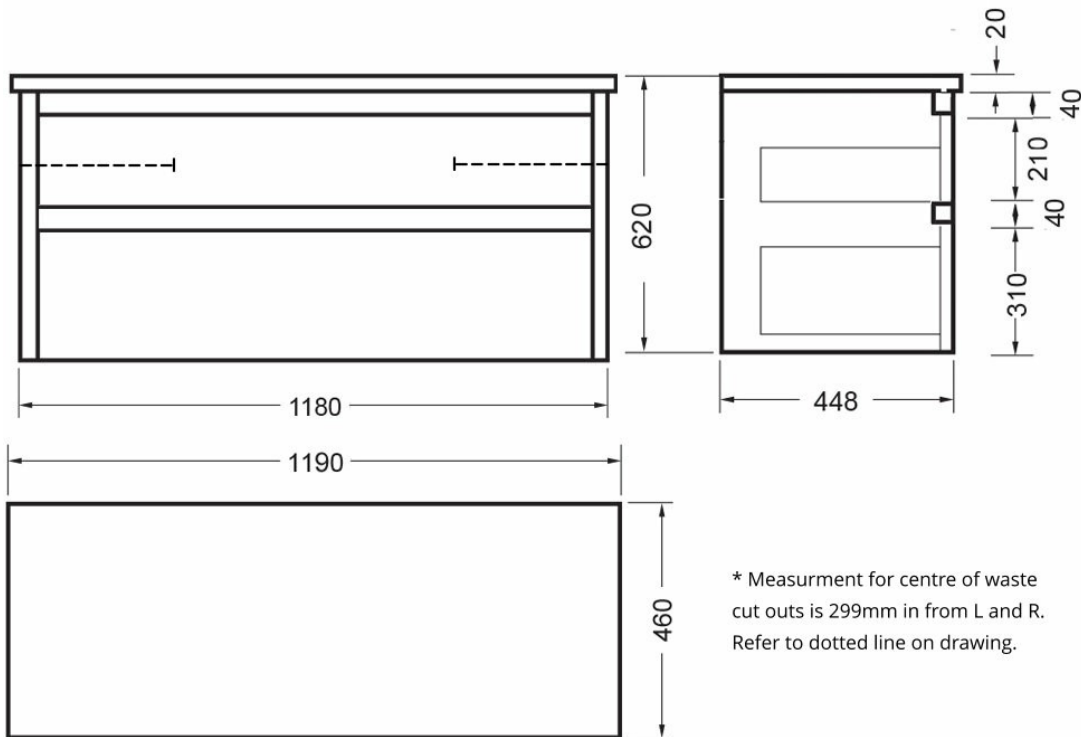

NOVARA WALL VANITY 1200 DOUBLE BOWL 2 X DRAWER
ELESTONE TOP

84250Exx.xx

ELEMENTI

Silica Free

No use of Silica on vanity tops making it safer for you & the family

Residential/Light Commercial Use

Suitable for Residential/Light Commercial Use (Kitchens, Bathrooms and Laundries in Hotels, Motels and Retirement Villages).

Guarantee

5 Year Guarantee (EleStone Top & Cabinet)

Moisture Resistant

Made from Moisture Resistant Board

Soft Close Drawer System

Incorporates Soft Close Drawer and Doors.

Environmental Choice

Product manufactured predominantly from sustainably grown New Zealand plantation pine forests and is Environmental Choice Certified.