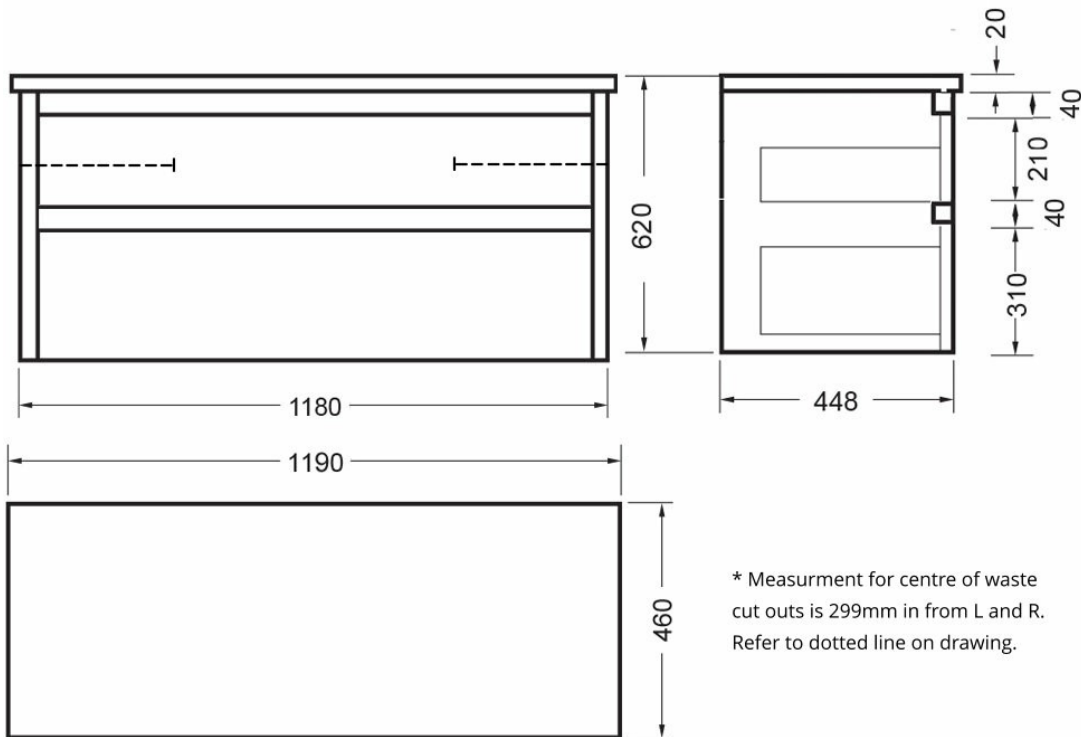

NOVARA WALL VANITY 1200 DOUBLE BOWL 2 X DRAWER
ELESTONE TOP

84250Exx.xx

ELEMENTi

* Measurement for centre of waste cut outs is 299mm in from L and R. Refer to dotted line on drawing.

	Silica Free	No use of Silica on vanity tops making it safer for you & the family
	Residential/Light Commercial Use	Suitable for Residential/Light Commercial Use (Kitchens, Bathrooms and Laundries in Hotels, Motels and Retirement Villages).
	Guarantee	5 Year Guarantee (EleStone Top & Cabinet)
	Moisture Resistant	Made from Moisture Resistant Board
	Soft Close Drawer System	Incorporates Soft Close Drawer and Doors.
	Environmental Choice	Product manufactured predominantly from sustainably grown New Zealand plantation pine forests and is Environmental Choice Certified.
	Made in New Zealand	Designed & Engineered in New Zealand

Crisp lines, a clean finish and impressive features; a stylish and practical option for any space, our Elementi Novara bathroom vanities are available in 12 cabinet finishes with various top options to suit even the most particular of tastes.