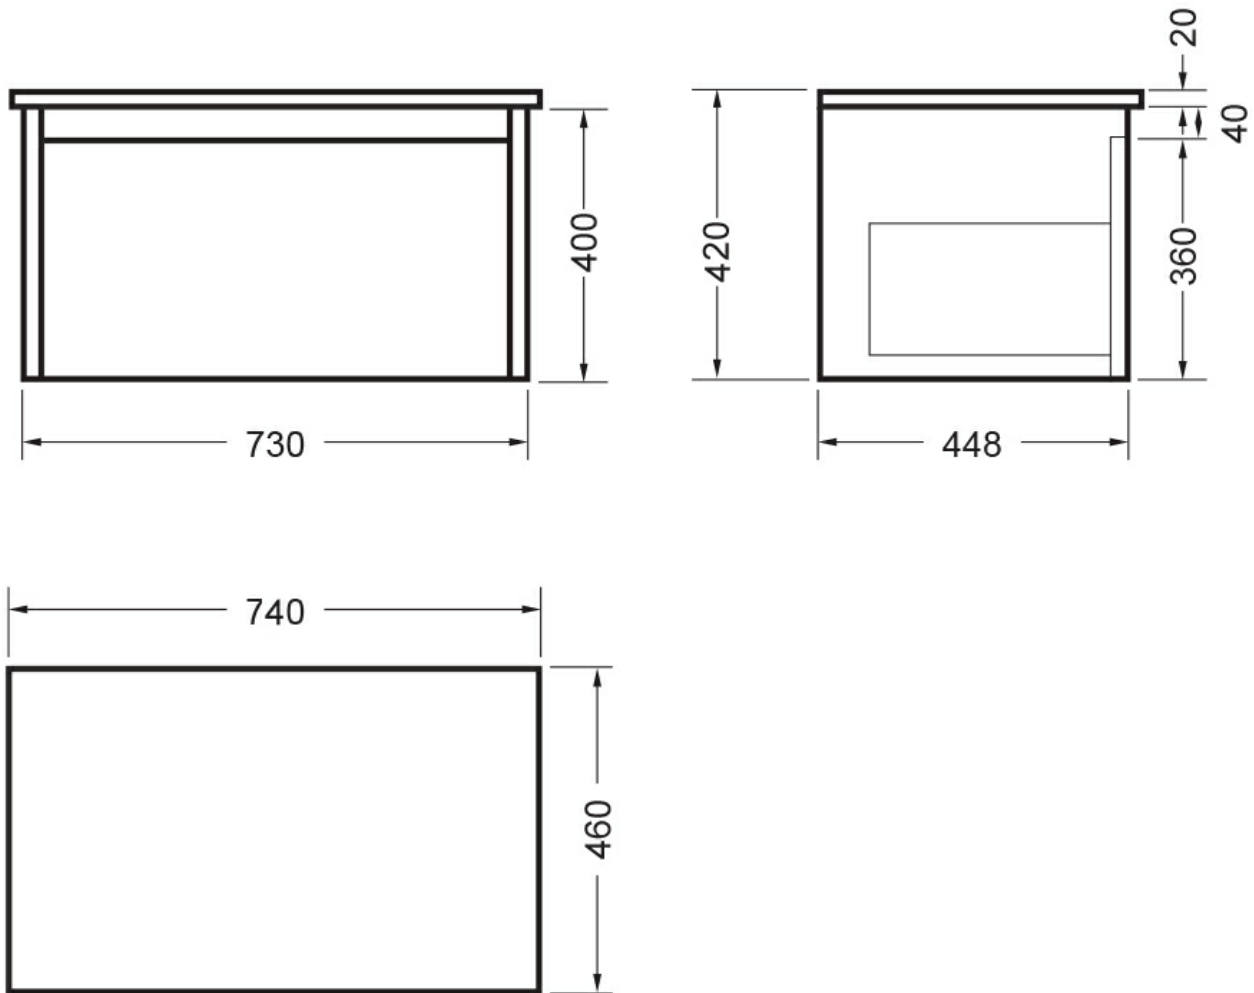

NOVARA WALL VANITY 750 1 X DRAWER - WHITE ELESTONE TOP

ELEMENTI

Silica Free

No use of Silica on vanity tops making it safer for you & the family

Residential/Light Commercial Use

Suitable for Residential/Light Commercial Use (Kitchens, Bathrooms and Laundries in Hotels, Motels and Retirement Villages).

---

Made in New  
Zealand

Designed & Engineered in New Zealand

---

Crisp lines, a clean finish and impressive features are what defines the Novara vanity range.