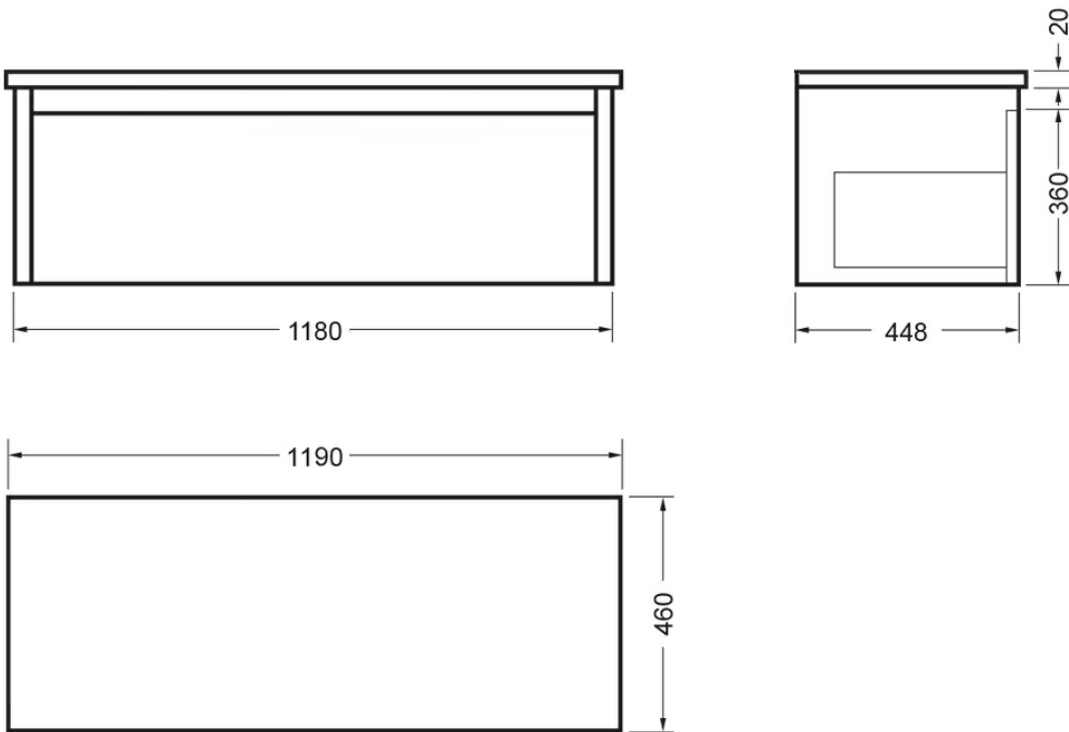

NOVARA WALL VANITY 1200 1 X DRAWER
ELESTONE TOP

87240Exx.xx

ELEMENTI

Silica Free

No use of Silica on vanity tops making it safer for you & the family

Residential/Light Commercial Use

Suitable for Residential/Light Commercial Use (Kitchens, Bathrooms and Laundries in Hotels, Motels and Retirement Villages).

Guarantee

5 Year Guarantee (EleStone Top & Cabinet)

Moisture Resistant

Made from Moisture Resistant Board

Soft Close Drawer System

Incorporates Soft Close Drawer and Doors.

Environmental Choice

Product manufactured predominantly from sustainably grown New Zealand plantation pine forests and is Environmental Choice Certified.