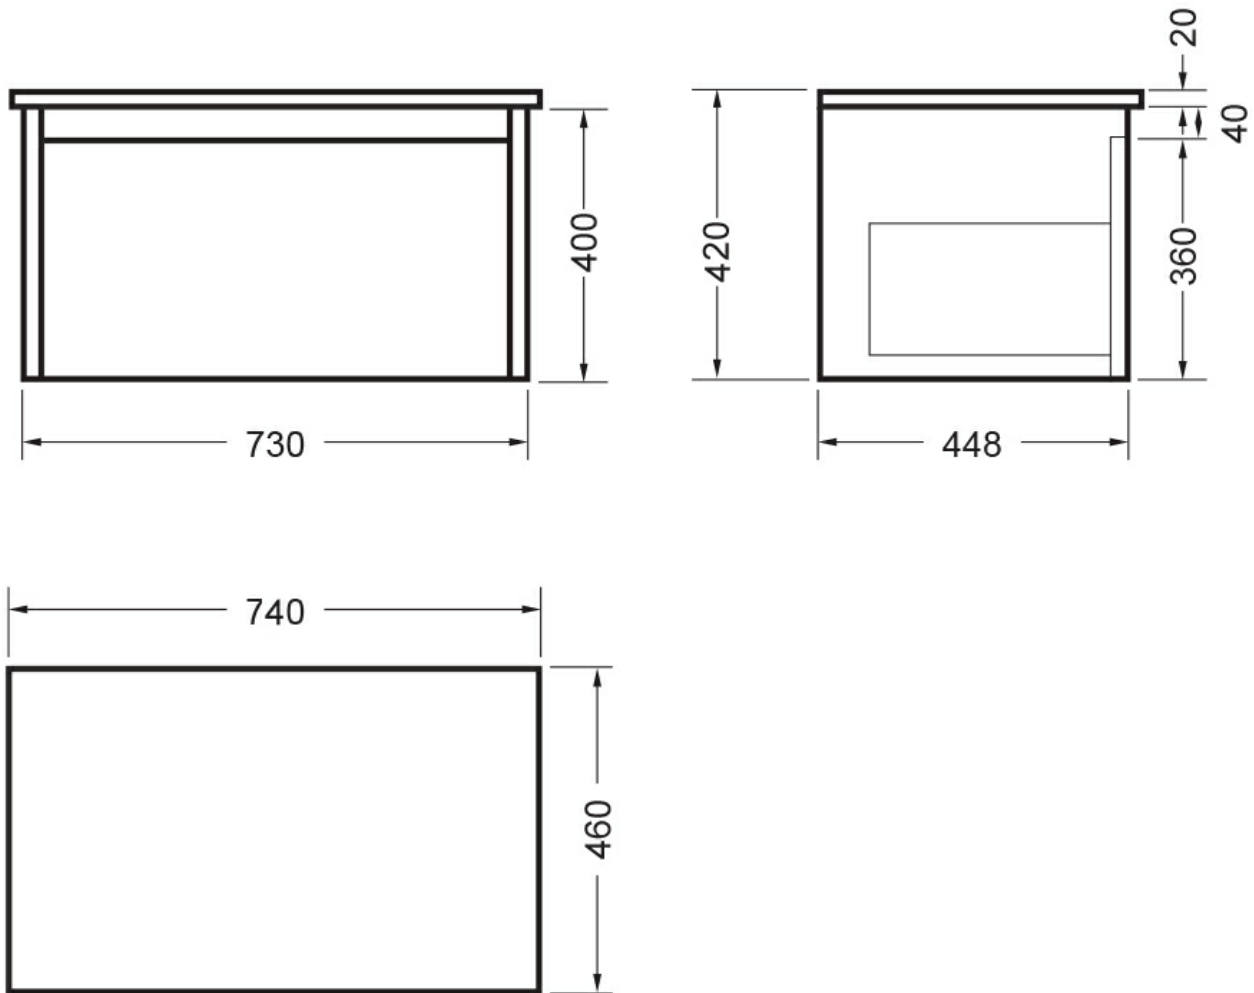

NOVARA WALL VANITY 750 1 X DRAWER - WHITE ELESTONE TOP

ELEMENTI

Silica Free

No use of Silica on vanity tops making it safer for you & the family

Residential/Light Commercial Use

Suitable for Residential/Light Commercial Use (Kitchens, Bathrooms and Laundries in Hotels, Motels and Retirement Villages).

Made in New
Zealand

Designed & Engineered in New Zealand

Crisp lines, a clean finish and impressive features are what defines the Novara vanity range.