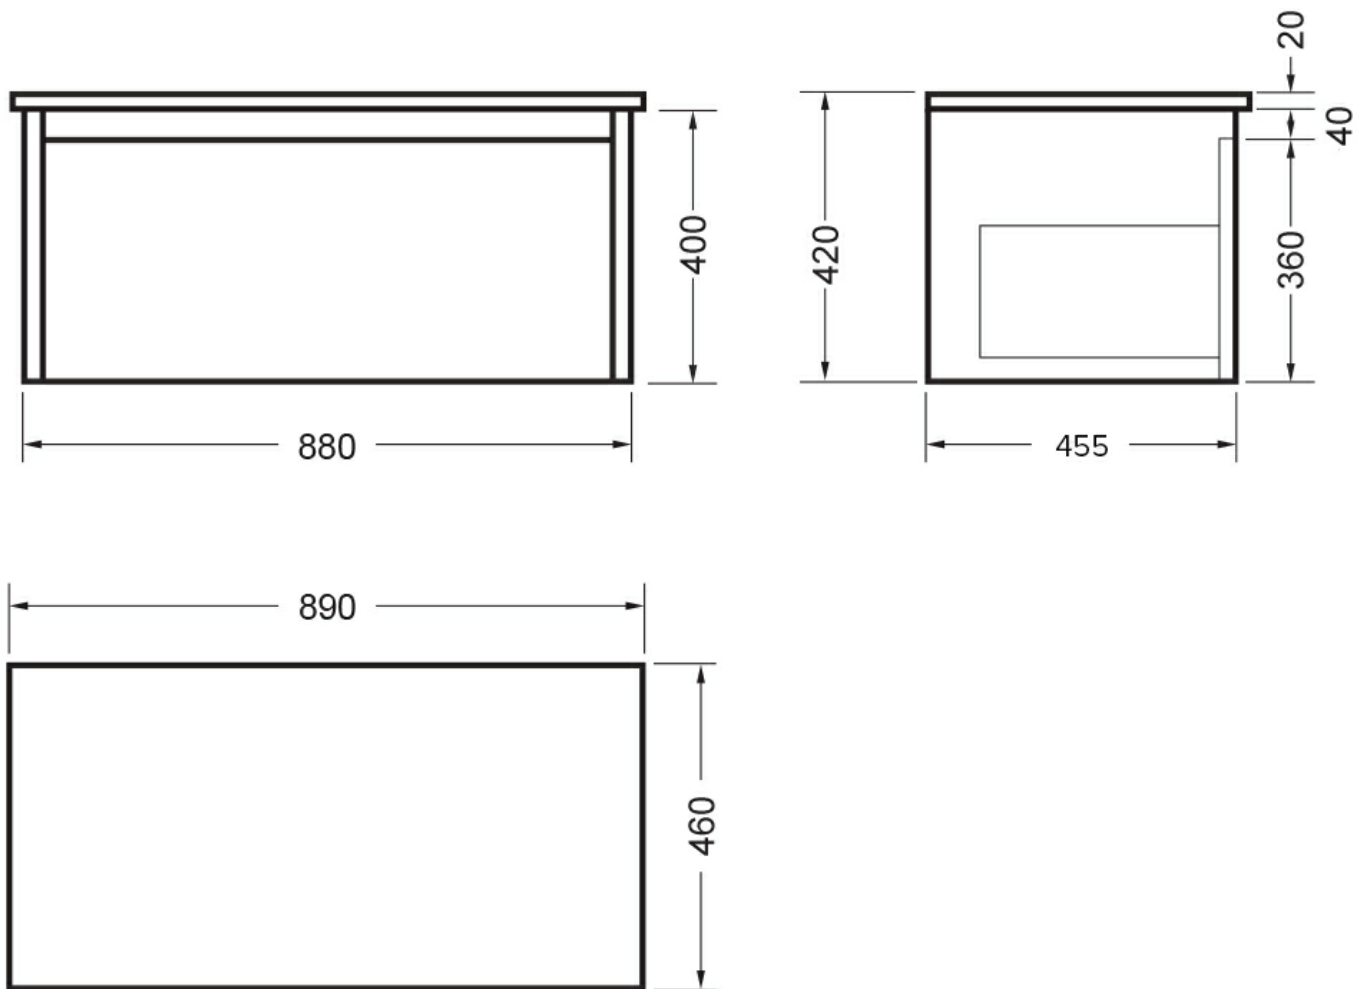

NOVARA 900WALL VANITY 1 X DRAWER - WHITE ELESTONE TOP

ELEMENTI

Silica Free

No use of Silica on vanity tops making it safer for you & the family

Residential/Light Commercial Use

Suitable for Residential/Light Commercial Use (Kitchens, Bathrooms and Laundries in Hotels, Motels and Retirement Villages).

Made in New
Zealand

Designed & Engineered in New Zealand

Crisp lines, a clean finish and impressive features are what defines the Novara vanity range.