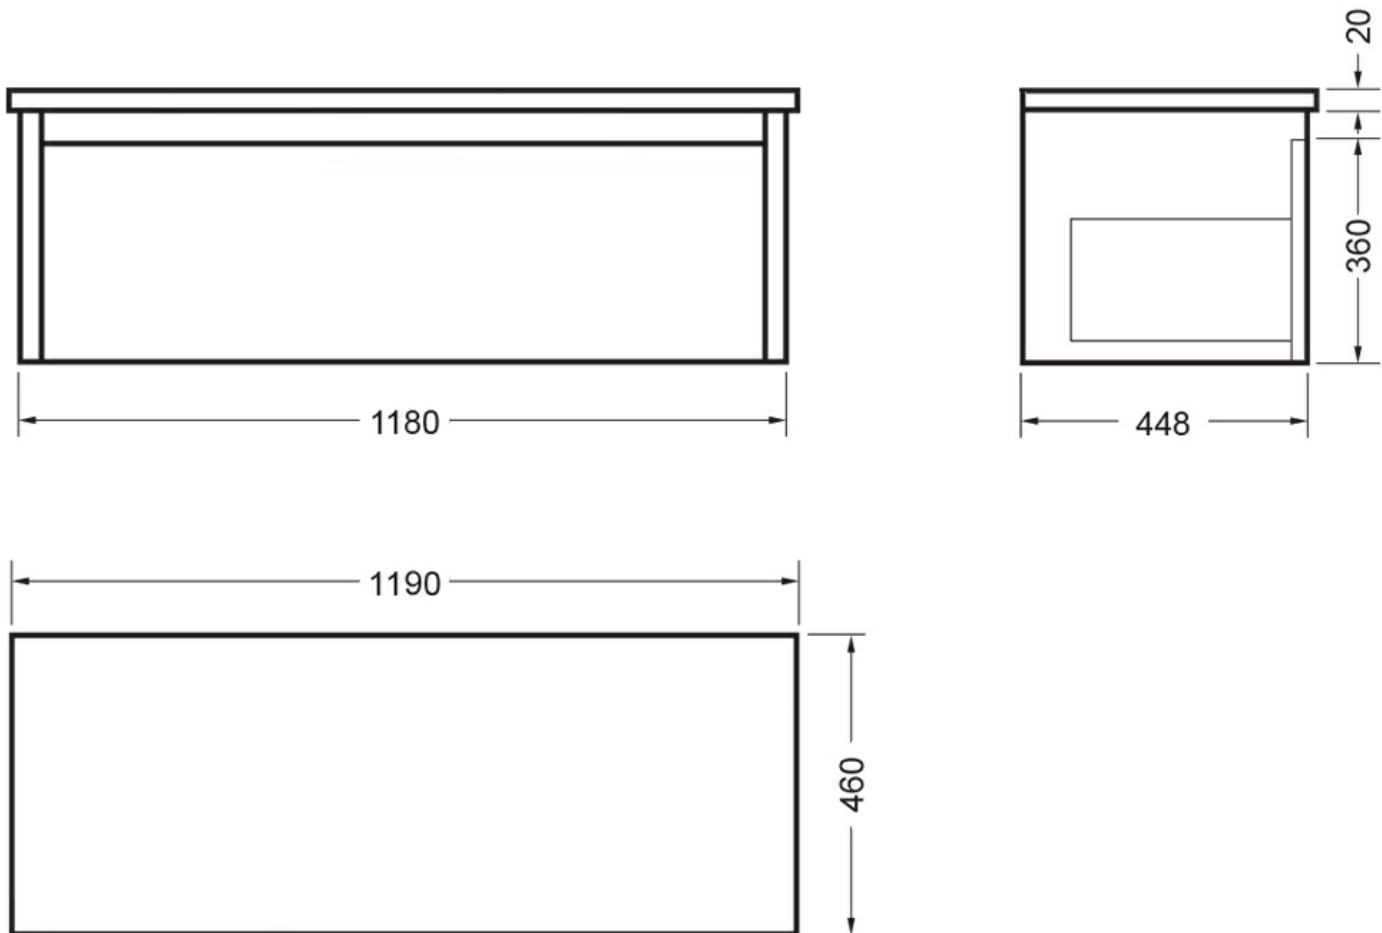

NOVARA 1200 WALL VANITY 1 X DRAWER - WHITE ELESTONE TOP

ELEMENTI

Silica Free

No use of Silica on vanity tops making it safer for you & the family

Residential/Light Commercial Use

Suitable for Residential/Light Commercial Use (Kitchens, Bathrooms and Laundries in Hotels, Motels and Retirement Villages).

Guarantee

5 Year Guarantee (Evostone Top & Cabinet)

Moisture Resistant

Made from Moisture Resistant Board

Soft Close Drawer System

Incorporates Soft Close Drawer and Doors.

Environmental
Choice

Product manufactured predominantly from sustainably grown New Zealand plantation pine forests and is Environmental Choice Certified.

Made in New
Zealand

Designed & Engineered in New Zealand

Crisp lines, a clean finish and impressive features are what defines the Novara vanity range