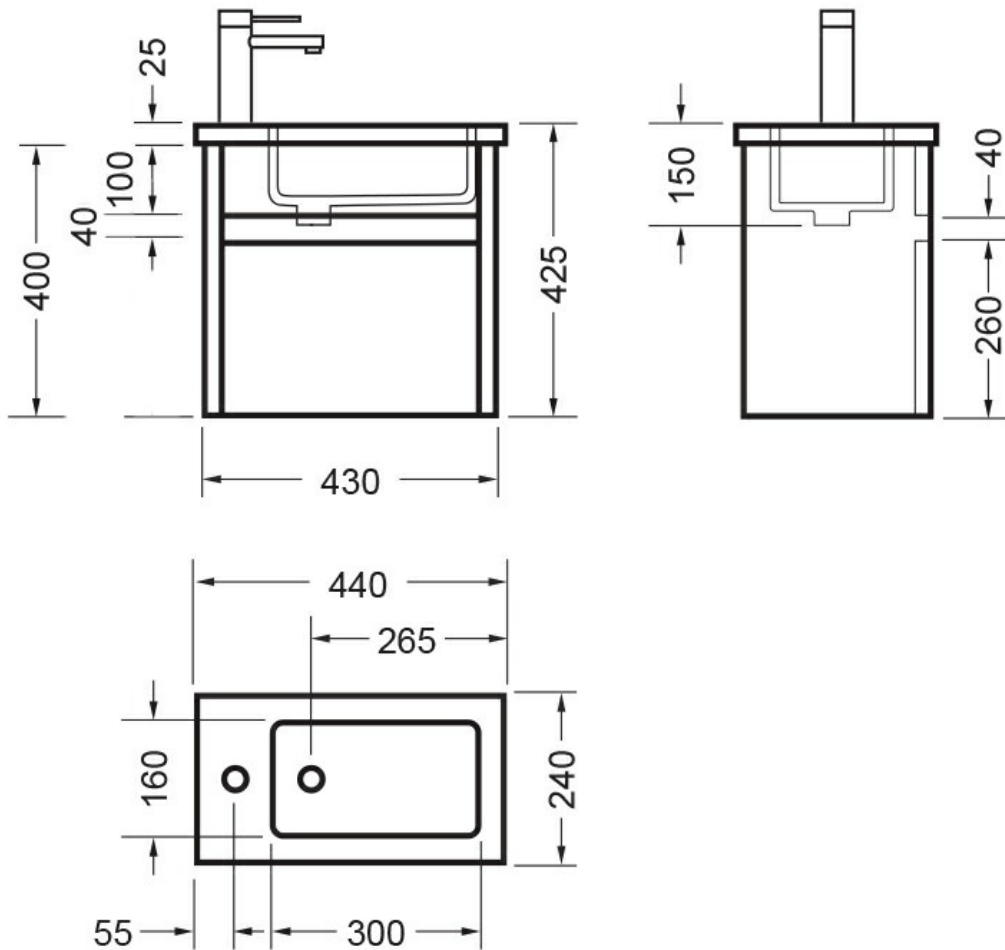

NOVARA WALL VANITY 440 1X DOOR

ELEMENTI

Silica Free

No use of Silica on vanity tops making it safer for you & the family

Guarantee

5 Year Guarantee

Hafele Lifetime Warranty

All Hafele Hardware comes with a Lifetime Warranty.

Hettich Guarantee

All Hettich Hardware comes with a Lifetime Warranty.

Delivery

Moisture Resistant

Made from Moisture Resistant Board

Soft Close Hinges

Incorporates Hettich Soft Close Hinges.

| | | |
|--|----------------------|--|
|  | Square Bowl | Unique square bowl design. |
|  | Environmental Choice | Product manufactured predominantly from sustainably grown New Zealand plantation pine forests and is Environmental Choice Certified. |
|  | Dimensions | 440 (L) x 240 (W) x 395 (H)mm |
|  | Taphole | 1 Tap Hole |
|  | No Overflow | |
|  | Door | 1 Door |
|  | Made in New Zealand | Designed & Engineered in New Zealand |
|  | Polymarble Basin | Polymarble is a mixture of polyurethane resin with a gel coat finish and uses marble powder to create strength and rigidity. |
|  | Prefinished Material | |

Crisp lines, a clean finish and impressive features are what defines the Novara vanity range.