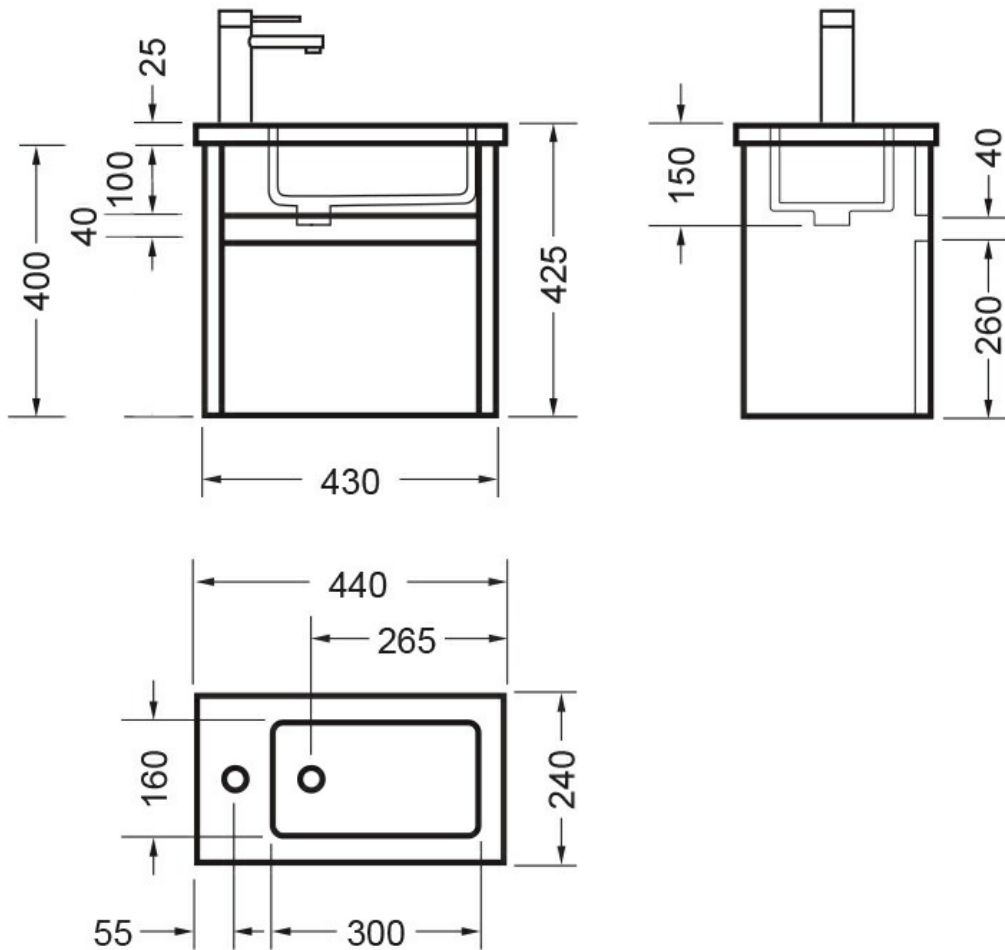

NOVARA WALL VANITY 440 1X DOOR

ELEMENTI

Silica Free

No use of Silica on vanity tops making it safer for you & the family

Guarantee

5 Year Guarantee

Hafele Lifetime Warranty

All Hafele Hardware comes with a Lifetime Warranty.

Hettich Guarantee

All Hettich Hardware comes with a Lifetime Warranty.

Delivery

Moisture Resistant

Made from Moisture Resistant Board

Soft Close Hinges

Incorporates Hettich Soft Close Hinges.

	Square Bowl	Unique square bowl design.
	Environmental Choice	Product manufactured predominantly from sustainably grown New Zealand plantation pine forests and is Environmental Choice Certified.
	Dimensions	440 (L) x 240 (W) x 395 (H)mm
	Taphole	1 Tap Hole
	No Overflow	
	Door	1 Door
	Made in New Zealand	Designed & Engineered in New Zealand
	Polymarble Basin	Polymarble is a mixture of polyurethane resin with a gel coat finish and uses marble powder to create strength and rigidity.
	Prefinished Material	

Crisp lines, a clean finish and impressive features are what defines the Novara vanity range.