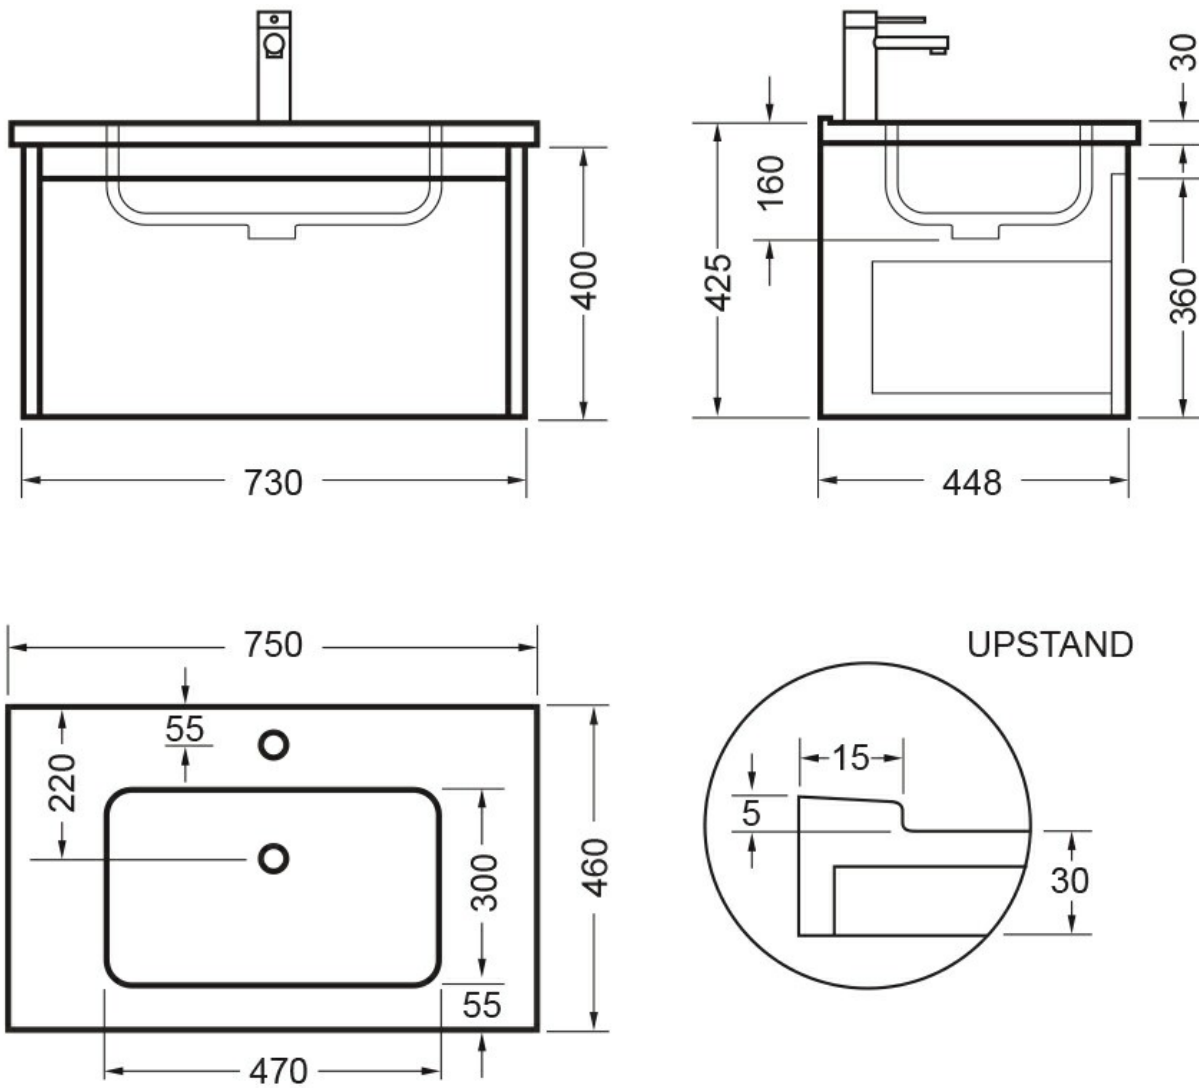

NOVARA WALL VANITY 750 1X DRAWER - POLYMARBLE

ELEMENTI

Silica Free

No use of Silica on vanity tops making it safer for you & the family

Guarantee

5 Year Guarantee (Basin & Cabinet)

Hafele Lifetime Warranty

All Hafele Hardware comes with a Lifetime Warranty.

Delivery

Moisture Resistant

Made from Moisture Resistant Board

Soft Close Drawer System

Incorporates Hettich Soft Close Drawer System.

Environmental
Choice

Product manufactured predominantly from sustainably grown New Zealand plantation pine forests and is Environmental Choice Certified.

Made in New
Zealand

Crisp lines, a clean finish and impressive features are what defines the Novara vanity range.