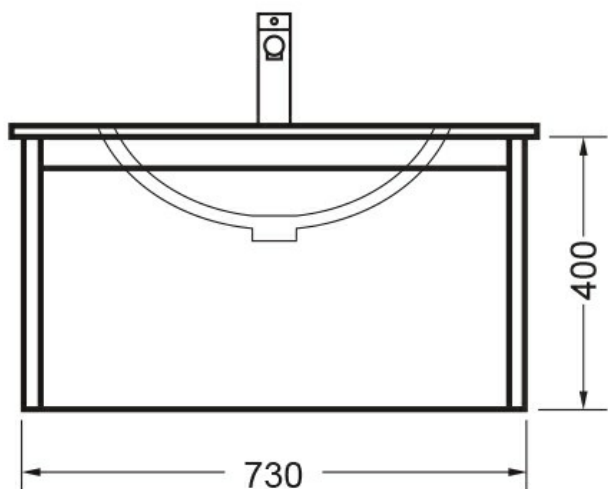

NOVARA WALL VANITY 750 1X DRAWER - CURVED VITREOUS CHINA

ELEMENTI

Silica Free

No use of Silica on vanity tops making it safer for you & the family

Guarantee

5 Year Guarantee (Basin & Cabinet)

Hafele Lifetime Warranty