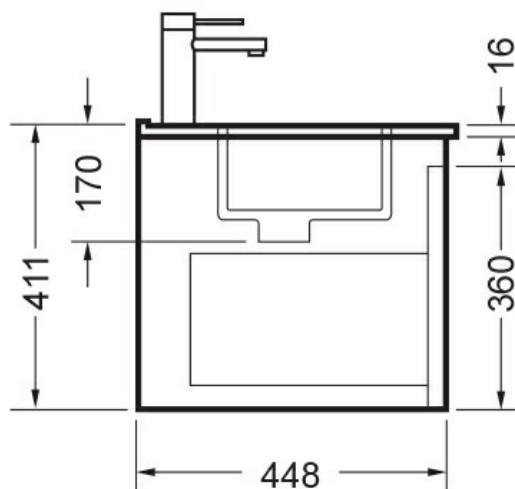

NOVARA WALL VANITY 750 1X DRAWER - CURVED VITREOUS CHINA

ELEMENTI

Silica Free

No use of Silica on vanity tops making it safer for you & the family

Guarantee

5 Year Guarantee (Basin & Cabinet)

Hafele Lifetime Warranty