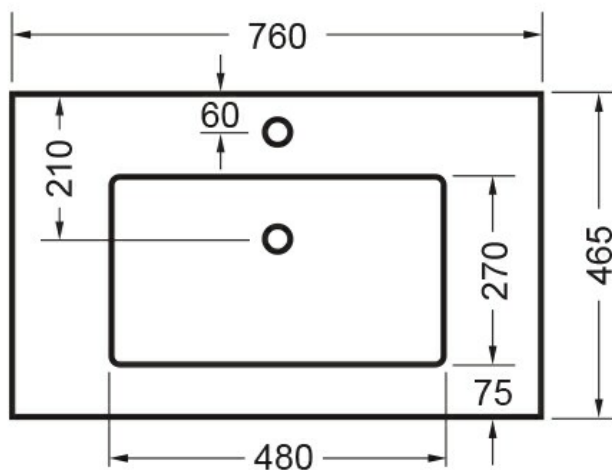

NOVARA WALL VANITY 750 1X DRAWER - CURVED VITREOUS CHINA

ELEMENTI

Silica Free

No use of Silica on vanity tops making it safer for you & the family

Guarantee

5 Year Guarantee (Basin & Cabinet)

Hafele Lifetime Warranty