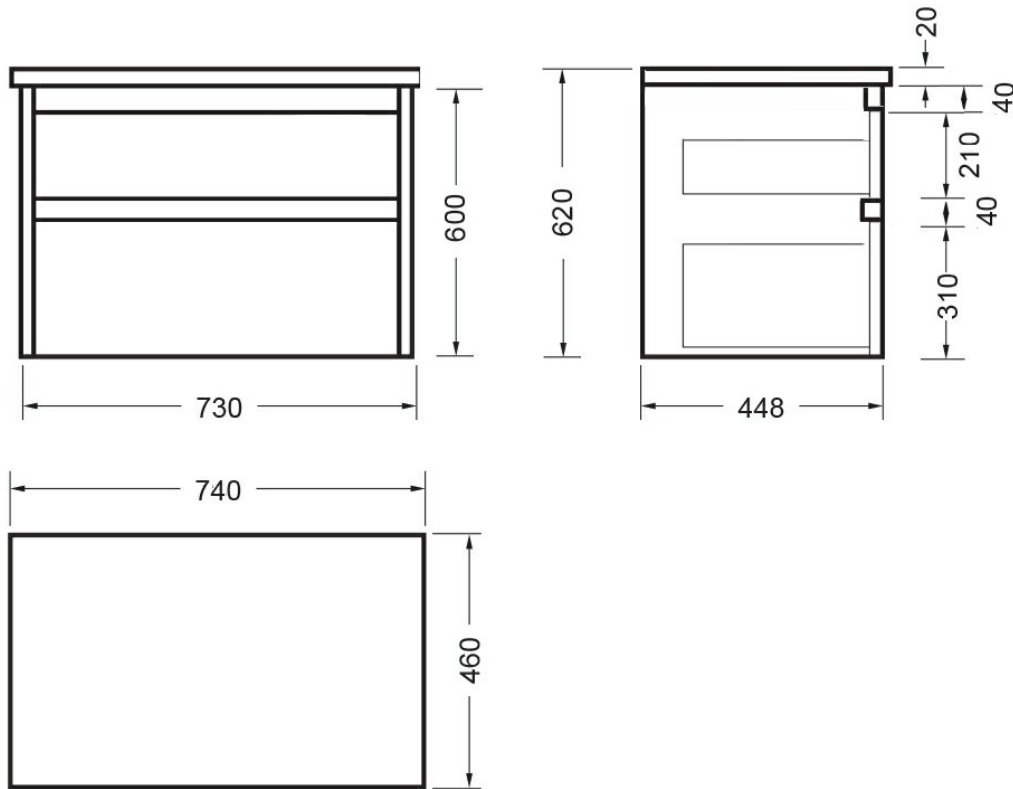

NOVARA WALL VANITY 750 2 X DRAWER
ELESTONE TOP

84220Exx.xx

ELEMENTi

	Silica Free	No use of Silica on vanity tops making it safer for you & the family
	Residential/Light Commercial Use	Suitable for Residential/Light Commercial Use (Kitchens, Bathrooms and Laundries in Hotels, Motels and Retirement Villages).
	Guarantee	5 Year Guarantee (EleStone Top & Cabinet)
	Moisture Resistant	Made from Moisture Resistant Board
	Soft Close Drawer System	Incorporates Soft Close Drawer and Doors.
	Environmental Choice	Product manufactured predominantly from sustainably grown New Zealand plantation pine forests and is Environmental Choice Certified.
	Made in New Zealand	Designed & Engineered in New Zealand

Crisp lines, a clean finish and impressive features; a stylish and practical option for any space, our Elementi Novara bathroom vanities are available in 12 cabinet finishes with various top options to suit even the most particular of tastes.