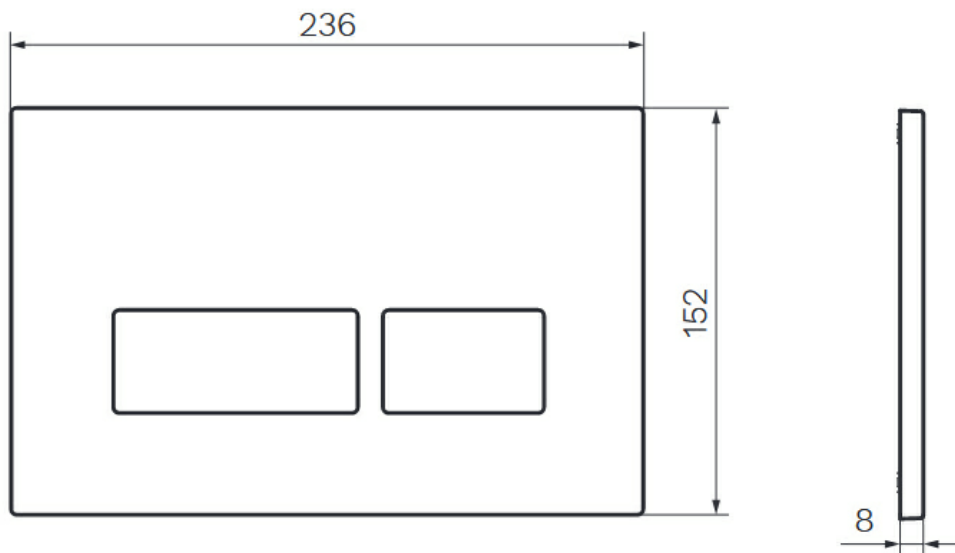

BLADE MECHANICAL PUSH PLATE

PA231.xx

PARISI

Residential/Light
Commercial Use

Suitable for Residential/Light Commercial Use (Kitchens,
Bathrooms and Laundries in Hotels, Motels and
Retirement Villages).

5

Guarantee

5 Year Guarantee

Mechanical

Mechanical Push Plate

Dimensions

(236) x (152) x (8)mm