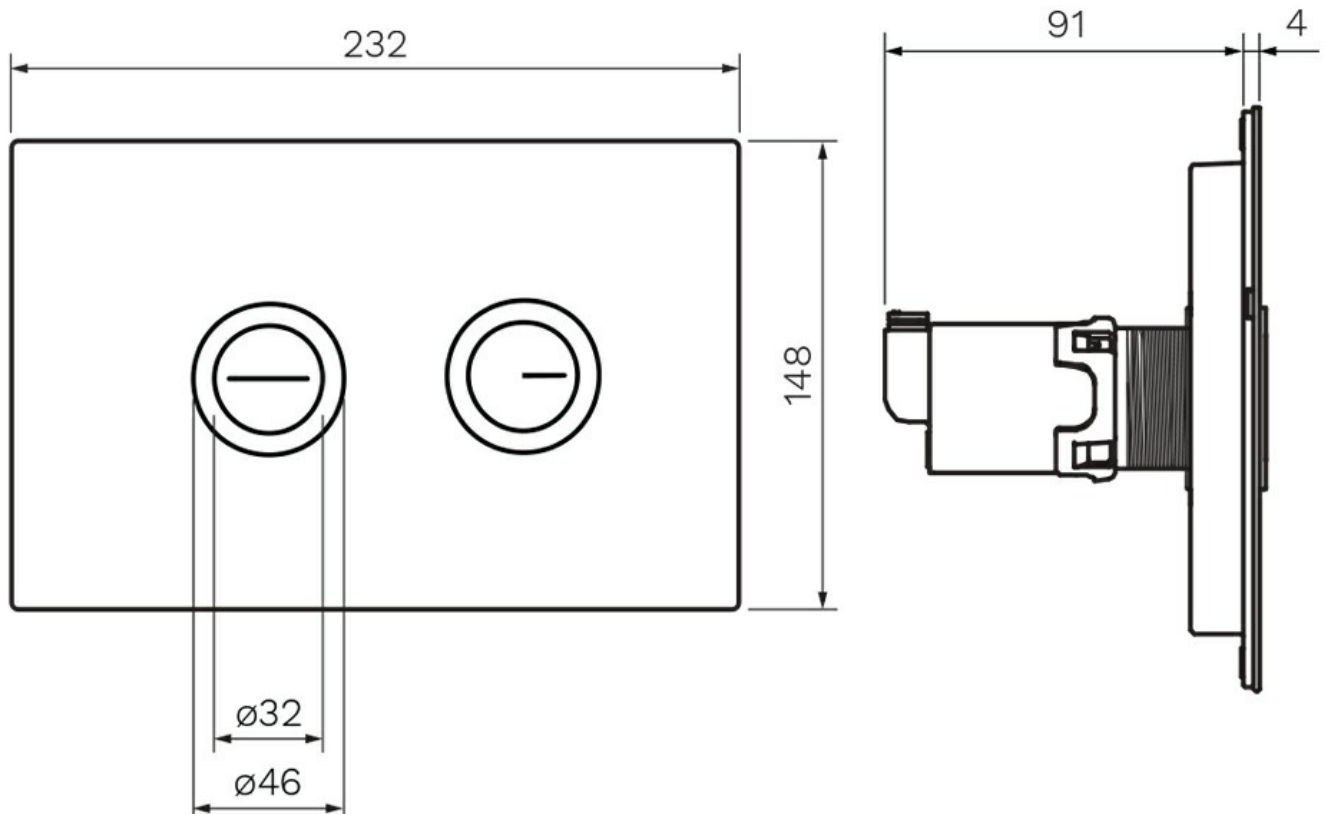

## TWIN BUTTON PNEUMATIC PUSH PLATE

PA241.xx

PARISI

Residential/Light  
Commercial Use

Suitable for Residential/Light Commercial Use (Kitchens,  
Bathrooms and Laundries in Hotels, Motels and  
Retirement Villages).

5

Guarantee

5 Year Guarantee

Pneumatic

Pneumatic Push Plate

Dimensions

(232) x (148) x (95)mm

The Pneumatic Twin Button Set on Brushed Brass Metal Plate offers a tight-fitting and sturdy component. Premium feel as well as durability and vandal resistance can be applied when installed, ensured by the plates design. It also provides a special key unclip the plate from the mounting bracket. This enables access to service the concealed cistern components