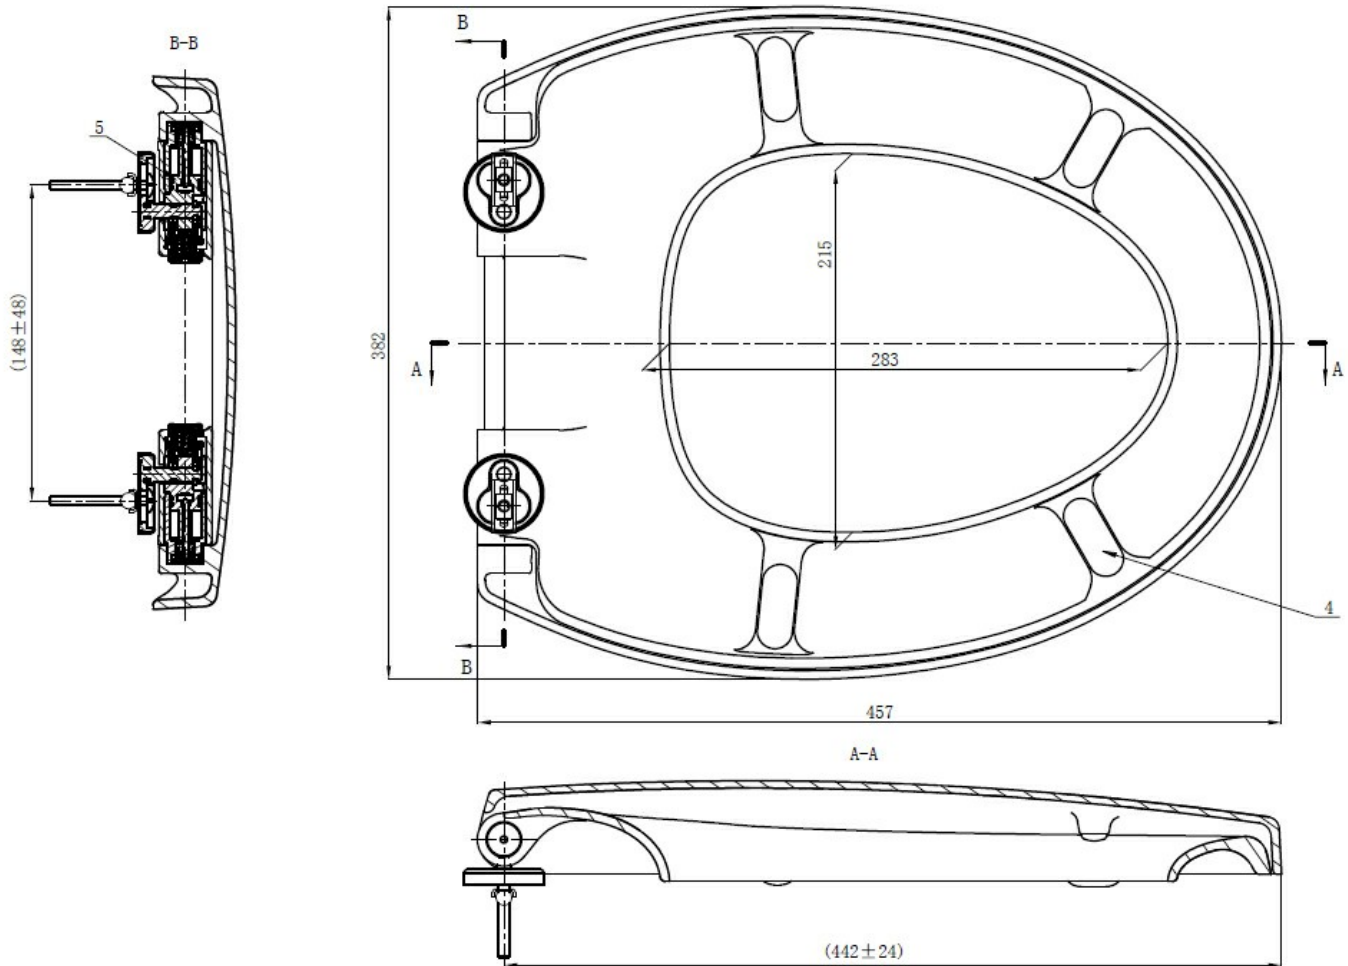

ENVY 2 SOFT CLOSE SEAT

PN5112

PARISI