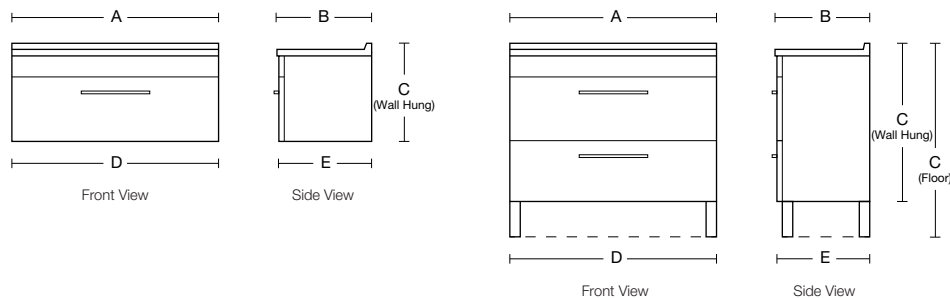

RIVA CLASSIC

| Riva Classic (Acrylic) | | | | | |
|--|------|-----|-----|------|-----|
| Description | A | B | C | D | E |
| Riva Classic Wall 750 1dr | 750 | 460 | 450 | 730 | 450 |
| Riva Classic Wall 750 2dr | 750 | 460 | 700 | 730 | 450 |
| Riva Classic Floor 750 2dr (incl. Legs) | 750 | 460 | 850 | 730 | 450 |
| Riva Classic Wall 900 1dr | 900 | 460 | 450 | 880 | 450 |
| Riva Classic Wall 900 2dr | 900 | 460 | 700 | 880 | 450 |
| Riva Classic Floor 900 2dr (incl. Legs) | 900 | 460 | 850 | 880 | 450 |
| Riva Classic Wall 1200 1dr | 1200 | 460 | 450 | 1180 | 450 |
| Riva Classic Wall 1200 2dr | 1200 | 460 | 700 | 1180 | 450 |
| Riva Classic Floor 1200 2dr (incl. Legs) | 1200 | 460 | 850 | 1180 | 450 |

| Riva Classic (Ceramic) | | | | | |
|---|------|-----|-----|------|-----|
| Description | A | B | C | D | E |
| Riva Classic Wall 750 1dr | 760 | 460 | 430 | 730 | 450 |
| Riva Classic Wall 750 2dr | 760 | 460 | 680 | 730 | 450 |
| Riva Classic Floor 750 2dr (incl. Legs) | 760 | 460 | 830 | 730 | 450 |
| Riva Classic Wall 900 1dr (incl. Offset models) | 915 | 460 | 430 | 880 | 450 |
| Riva Classic Wall 900 2dr (incl. Offset models) | 915 | 460 | 680 | 880 | 450 |
| Riva Classic Floor 900 2dr (incl. Legs & Offset models) | 915 | 460 | 830 | 880 | 450 |
| Riva Classic Wall 1200 1dr (incl. Doubles) | 1215 | 460 | 430 | 1180 | 450 |
| Riva Classic Wall 1200 2dr (incl. Doubles) | 1215 | 460 | 680 | 1180 | 450 |
| Riva Classic Floor 1200 2dr (incl. Legs & Doubles) | 1215 | 460 | 830 | 1180 | 450 |

| Riva Classic (Mineral Cast) | | | | | |
|--|------|-----|-----|------|-----|
| Description | A | B | C | D | E |
| Riva Classic Wall 1500 2dr (incl. Doubles) | 1500 | 460 | 450 | 1480 | 450 |
| Riva Classic Wall 1500 4dr (incl. Doubles) | 1500 | 460 | 700 | 1480 | 450 |
| Riva Classic Floor 1500 4dr (incl. Legs & Doubles) | 1500 | 460 | 850 | 1480 | 450 |

All dimensions are in millimetres nominal. 06/12