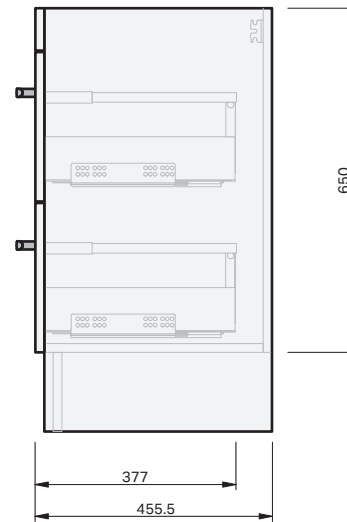

CABINET SPECIFICATION
Roxy - 1200 - Floor (2 drawer)

Basin range (refer to applicable basin specification)

• Drawings depict cabinet only

IMPORTANT NOTE: Throughout this guide, dimensions may vary by ± 2 mm. Please read the installation manual for detailed information on installing the product. St. Michel pursues a policy of continuing improvement in design and manufacturing of its products. The right is therefore reserved to vary specifications without notice. For full installation instructions visit stmichel.co.nz.