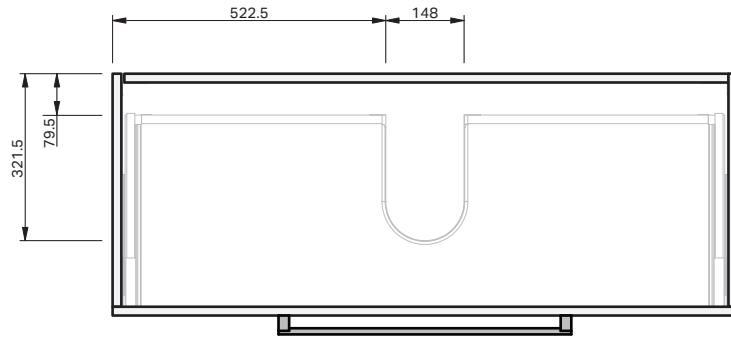

CABINET SPECIFICATION
Roxy - 1200 - Floor (2 drawer)

Basin range (refer to applicable basin specification)

• Drawings depict cabinet only

IMPORTANT NOTE: Throughout this guide, dimensions may vary by ± 2 mm. Please read the installation manual for detailed information on installing the product. St. Michel pursues a policy of continuing improvement in design and manufacturing of its products. The right is therefore reserved to vary specifications without notice. For full installation instructions visit stmichel.co.nz.