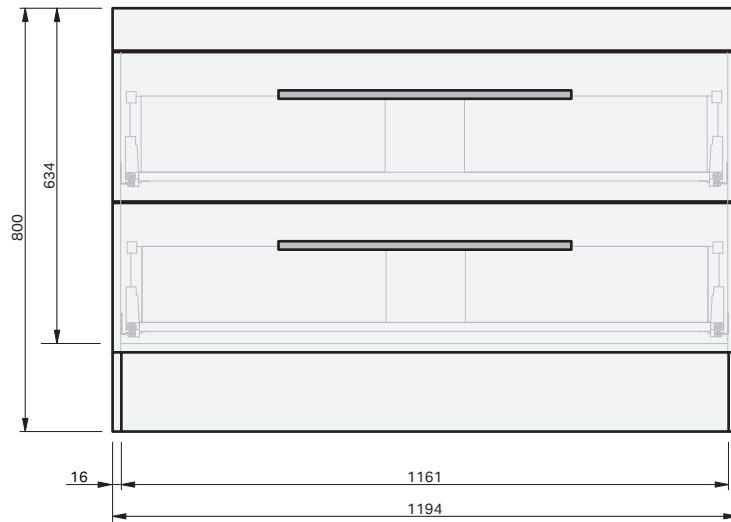

CABINET SPECIFICATION
Roxy - 1200 - Floor (2 drawer)

Basin range (refer to applicable basin specification)

• Drawings depict cabinet only

IMPORTANT NOTE: Throughout this guide, dimensions may vary by ± 2 mm. Please read the installation manual for detailed information on installing the product. St. Michel pursues a policy of continuing improvement in design and manufacturing of its products. The right is therefore reserved to vary specifications without notice. For full installation instructions visit stmichel.co.nz.