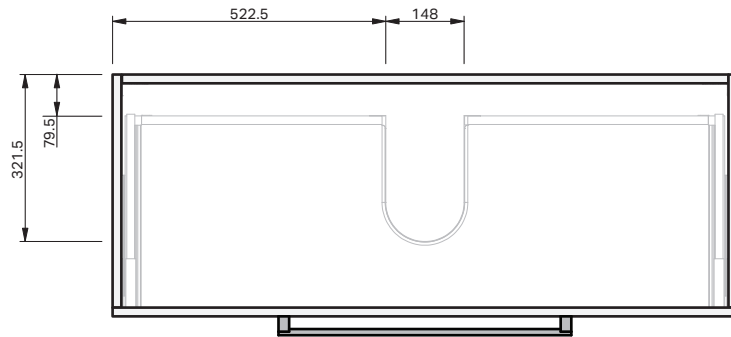

CABINET SPECIFICATION
Roxy - 1200 - Wall (1 drawer)

Basin range (refer to applicable basin specification)

• Drawings depict cabinet only

IMPORTANT NOTE: Throughout this guide, dimensions may vary by ± 2 mm. Please read the installation manual for detailed information on installing the product. St. Michel pursues a policy of continuing improvement in design and manufacturing of its products. The right is therefore reserved to vary specifications without notice. For full installation instructions visit stmichel.co.nz.