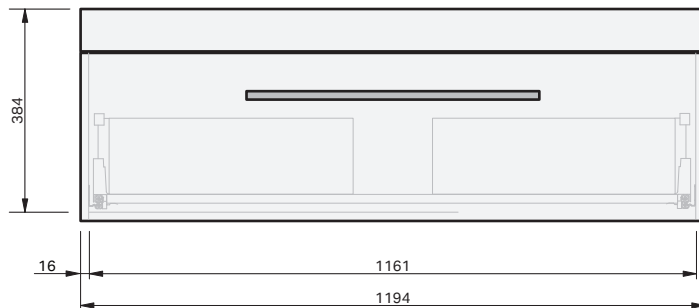

CABINET SPECIFICATION
Roxy - 1200 - Wall (1 drawer)

Basin range (refer to applicable basin specification)

• Drawings depict cabinet only

IMPORTANT NOTE: Throughout this guide, dimensions may vary by ± 2 mm. Please read the installation manual for detailed information on installing the product. St. Michel pursues a policy of continuing improvement in design and manufacturing of its products. The right is therefore reserved to vary specifications without notice. For full installation instructions visit stmichel.co.nz.