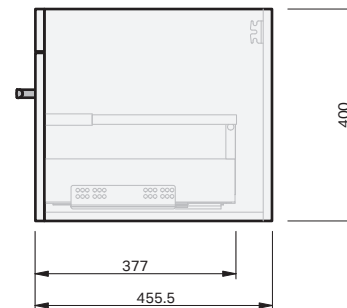

CABINET SPECIFICATION
Roxy - 1200 - Wall (1 drawer)

Basin range (refer to applicable basin specification)

• Drawings depict cabinet only

IMPORTANT NOTE: Throughout this guide, dimensions may vary by ± 2 mm. Please read the installation manual for detailed information on installing the product. St. Michel pursues a policy of continuing improvement in design and manufacturing of its products. The right is therefore reserved to vary specifications without notice. For full installation instructions visit stmichel.co.nz.