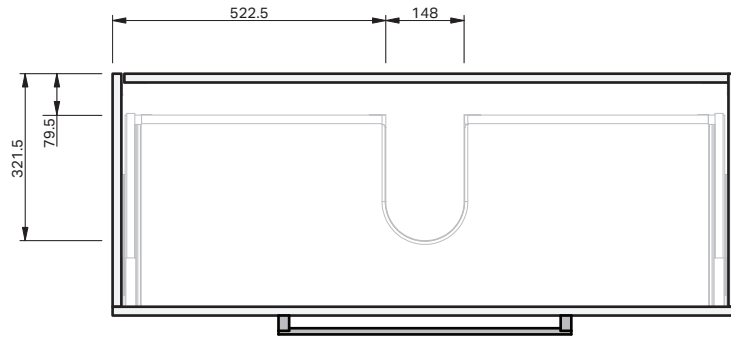

CABINET SPECIFICATION

Roxy - 1200 - Wall (2 drawer)

Basin range (refer to applicable basin specification)

• Drawings depict cabinet only

IMPORTANT NOTE: Throughout this guide, dimensions may vary by ± 2 mm. Please read the installation manual for detailed information on installing the product. St. Michel pursues a policy of continuing improvement in design and manufacturing of its products. The right is therefore reserved to vary specifications without notice. For full installation instructions visit stmichel.co.nz.