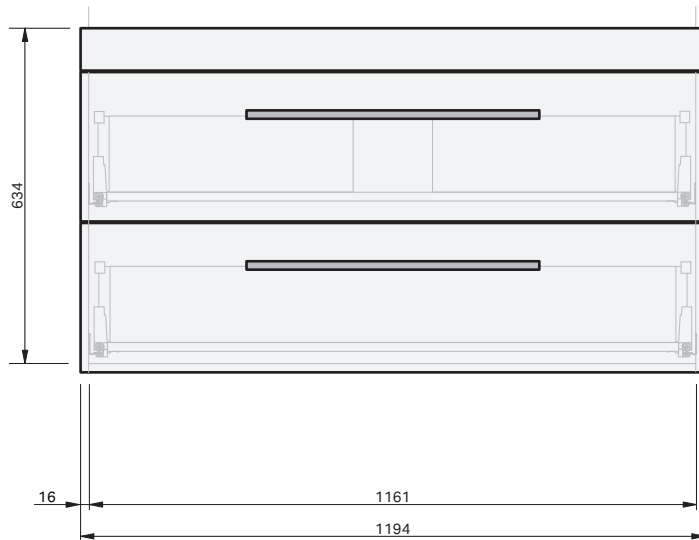

CABINET SPECIFICATION

Roxy - 1200 - Wall (2 drawer)

Basin range (refer to applicable basin specification)

• Drawings depict cabinet only

IMPORTANT NOTE: Throughout this guide, dimensions may vary by ± 2 mm. Please read the installation manual for detailed information on installing the product. St. Michel pursues a policy of continuing improvement in design and manufacturing of its products. The right is therefore reserved to vary specifications without notice. For full installation instructions visit stmichel.co.nz.