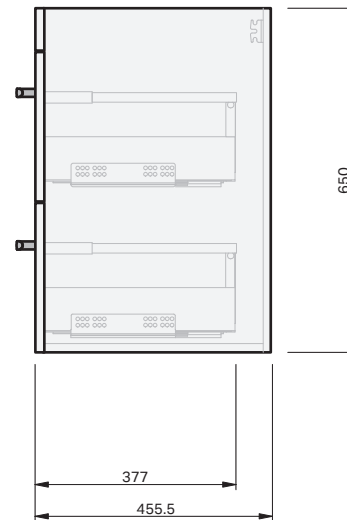

CABINET SPECIFICATION

Roxy - 1200 - Wall (2 drawer)

Basin range (refer to applicable basin specification)

• Drawings depict cabinet only

IMPORTANT NOTE: Throughout this guide, dimensions may vary by ± 2 mm. Please read the installation manual for detailed information on installing the product. St. Michel pursues a policy of continuing improvement in design and manufacturing of its products. The right is therefore reserved to vary specifications without notice. For full installation instructions visit stmichel.co.nz.