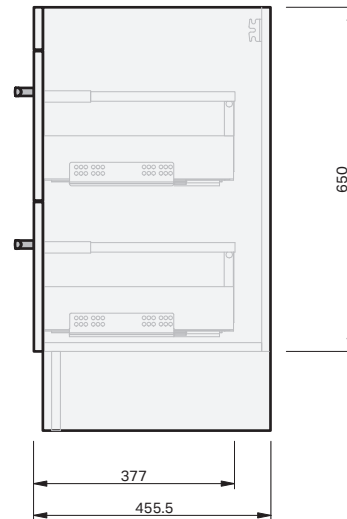

CABINET SPECIFICATION  
Roxy - 750 - Floor (2 drawer)

Basin range (refer to applicable basin specification)

TRINITY

• Drawings depict cabinet only

30 YEARS

AQUAEDGE

SOFT CLOSE

IMPORTANT NOTE: Throughout this guide, dimensions may vary by  $\pm 2$ mm. Please read the installation manual for detailed information on installing the product. St. Michel pursues a policy of continuing improvement in design and manufacturing of its products. The right is therefore reserved to vary specifications without notice. For full installation instructions visit [stmichel.co.nz](http://stmichel.co.nz).