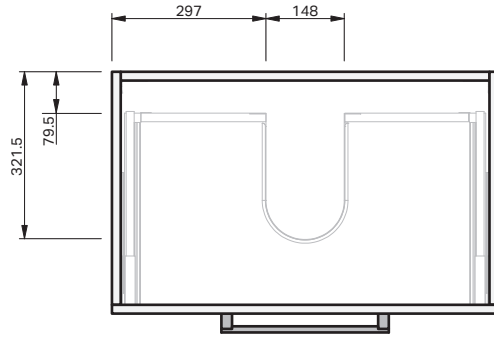

CABINET SPECIFICATION  
Roxy - 750 - Floor (2 drawer)

Basin range (refer to applicable basin specification)

TRINITY

• Drawings depict cabinet only

30 YEARS

AQUAEDGE

SOFT CLOSE

IMPORTANT NOTE: Throughout this guide, dimensions may vary by  $\pm 2$ mm. Please read the installation manual for detailed information on installing the product. St. Michel pursues a policy of continuing improvement in design and manufacturing of its products. The right is therefore reserved to vary specifications without notice. For full installation instructions visit [stmichel.co.nz](http://stmichel.co.nz).