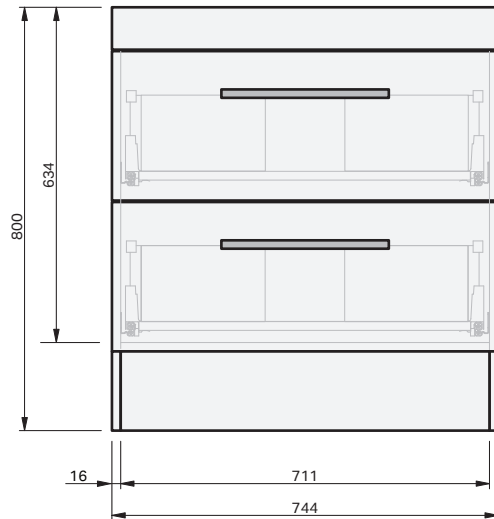

CABINET SPECIFICATION  
Roxy - 750 - Floor (2 drawer)

Basin range (refer to applicable basin specification)

TRINITY

• Drawings depict cabinet only

30 YEARS

AQUAEDGE

SOFT CLOSE

IMPORTANT NOTE: Throughout this guide, dimensions may vary by  $\pm 2$ mm. Please read the installation manual for detailed information on installing the product. St. Michel pursues a policy of continuing improvement in design and manufacturing of its products. The right is therefore reserved to vary specifications without notice. For full installation instructions visit [stmichel.co.nz](http://stmichel.co.nz).