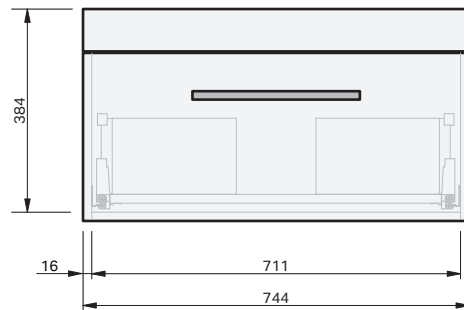

CABINET SPECIFICATION
Roxy - 750 - Wall (1 drawer)

Basin range (refer to applicable basin specification)

- Drawings depict cabinet only

IMPORTANT NOTE: Throughout this guide, dimensions may vary by ± 2 mm. Please read the installation manual for detailed information on installing the product. St. Michel pursues a policy of continuing improvement in design and manufacturing of its products. The right is therefore reserved to vary specifications without notice. For full installation instructions visit stmichel.co.nz.