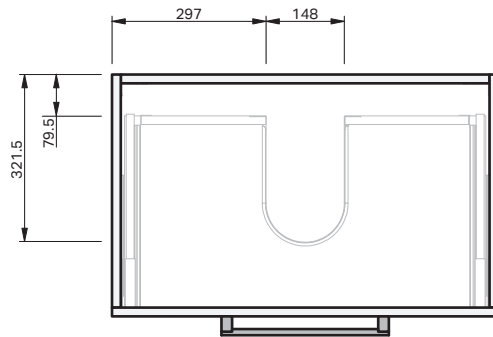

CABINET SPECIFICATION
Roxy - 750 - Wall (1 drawer)

Basin range (refer to applicable basin specification)

- Drawings depict cabinet only

IMPORTANT NOTE: Throughout this guide, dimensions may vary by ± 2 mm. Please read the installation manual for detailed information on installing the product. St. Michel pursues a policy of continuing improvement in design and manufacturing of its products. The right is therefore reserved to vary specifications without notice. For full installation instructions visit stmichel.co.nz.