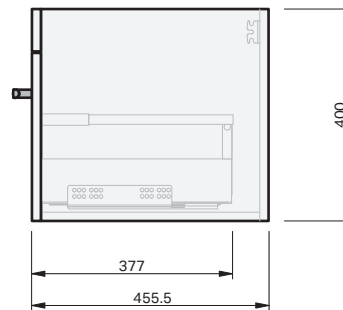

CABINET SPECIFICATION
Roxy - 750 - Wall (1 drawer)

Basin range (refer to applicable basin specification)

- Drawings depict cabinet only

IMPORTANT NOTE: Throughout this guide, dimensions may vary by ± 2 mm. Please read the installation manual for detailed information on installing the product. St. Michel pursues a policy of continuing improvement in design and manufacturing of its products. The right is therefore reserved to vary specifications without notice. For full installation instructions visit stmichel.co.nz.