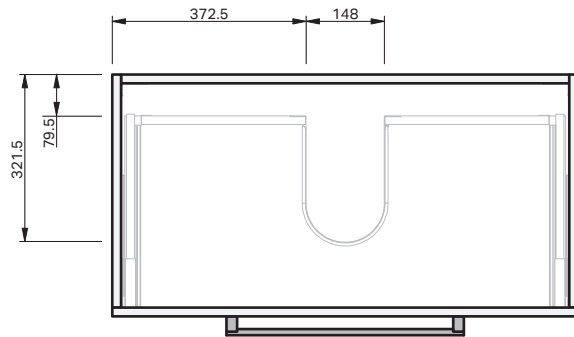

CABINET SPECIFICATION
Roxy - 900 - Wall (1 drawer)

Basin range (refer to applicable basin specification)

- Drawings depict cabinet only

IMPORTANT NOTE: Throughout this guide, dimensions may vary by ± 2 mm. Please read the installation manual for detailed information on installing the product. St. Michel pursues a policy of continuing improvement in design and manufacturing of its products. The right is therefore reserved to vary specifications without notice. For full installation instructions visit stmichel.co.nz.