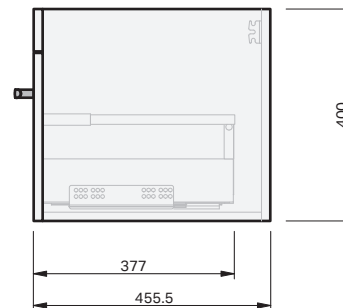

CABINET SPECIFICATION
Roxy - 900 - Wall (1 drawer)

Basin range (refer to applicable basin specification)

- Drawings depict cabinet only

IMPORTANT NOTE: Throughout this guide, dimensions may vary by ± 2 mm. Please read the installation manual for detailed information on installing the product. St. Michel pursues a policy of continuing improvement in design and manufacturing of its products. The right is therefore reserved to vary specifications without notice. For full installation instructions visit stmichel.co.nz.