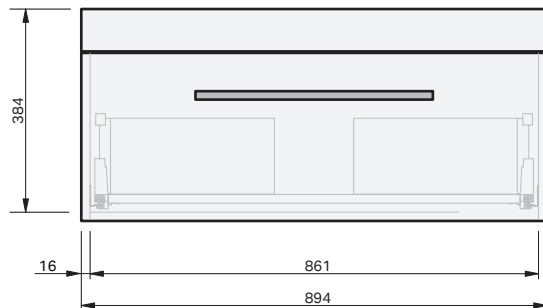

CABINET SPECIFICATION
Roxy - 900 - Wall (1 drawer)

Basin range (refer to applicable basin specification)

- Drawings depict cabinet only

IMPORTANT NOTE: Throughout this guide, dimensions may vary by ± 2 mm. Please read the installation manual for detailed information on installing the product. St. Michel pursues a policy of continuing improvement in design and manufacturing of its products. The right is therefore reserved to vary specifications without notice. For full installation instructions visit stmichel.co.nz.