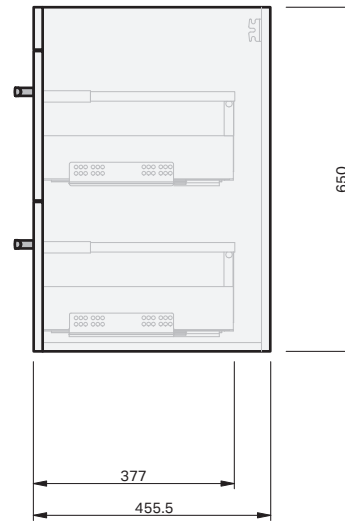

CABINET SPECIFICATION
Roxy - 900 - Wall (2 drawer)

Basin range (refer to applicable basin specification)

TRINITY

• Drawings depict cabinet only

30 YEARS

AQUAEDGE

SOFT CLOSE

IMPORTANT NOTE: Throughout this guide, dimensions may vary by ± 2 mm. Please read the installation manual for detailed information on installing the product. St. Michel pursues a policy of continuing improvement in design and manufacturing of its products. The right is therefore reserved to vary specifications without notice. For full installation instructions visit stmichel.co.nz.