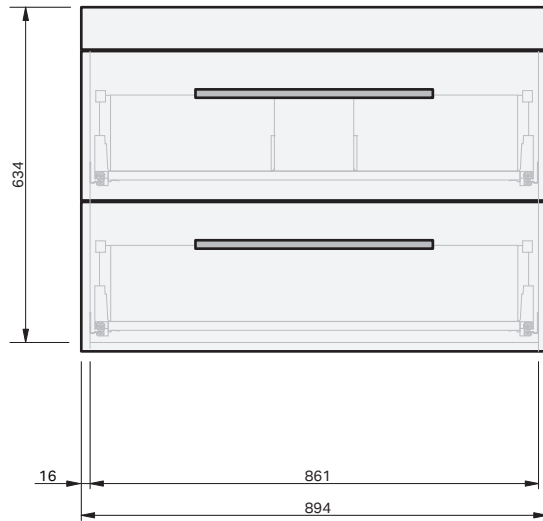

CABINET SPECIFICATION
Roxy - 900 - Wall (2 drawer)

Basin range (refer to applicable basin specification)

TRINITY

• Drawings depict cabinet only

30 YEARS

AQUAEDGE

SOFT CLOSE

IMPORTANT NOTE: Throughout this guide, dimensions may vary by ± 2 mm. Please read the installation manual for detailed information on installing the product. St. Michel pursues a policy of continuing improvement in design and manufacturing of its products. The right is therefore reserved to vary specifications without notice. For full installation instructions visit stmichel.co.nz.