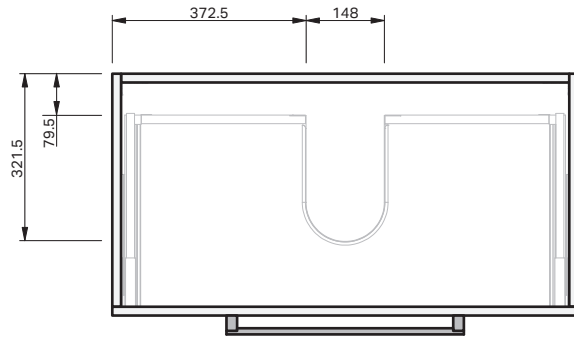

CABINET SPECIFICATION
Roxy - 900 - Wall (2 drawer)

Basin range (refer to applicable basin specification)

TRINITY

• Drawings depict cabinet only

30 YEARS

AQUAEDGE

SOFT CLOSE

IMPORTANT NOTE: Throughout this guide, dimensions may vary by ± 2 mm. Please read the installation manual for detailed information on installing the product. St. Michel pursues a policy of continuing improvement in design and manufacturing of its products. The right is therefore reserved to vary specifications without notice. For full installation instructions visit stmichel.co.nz.