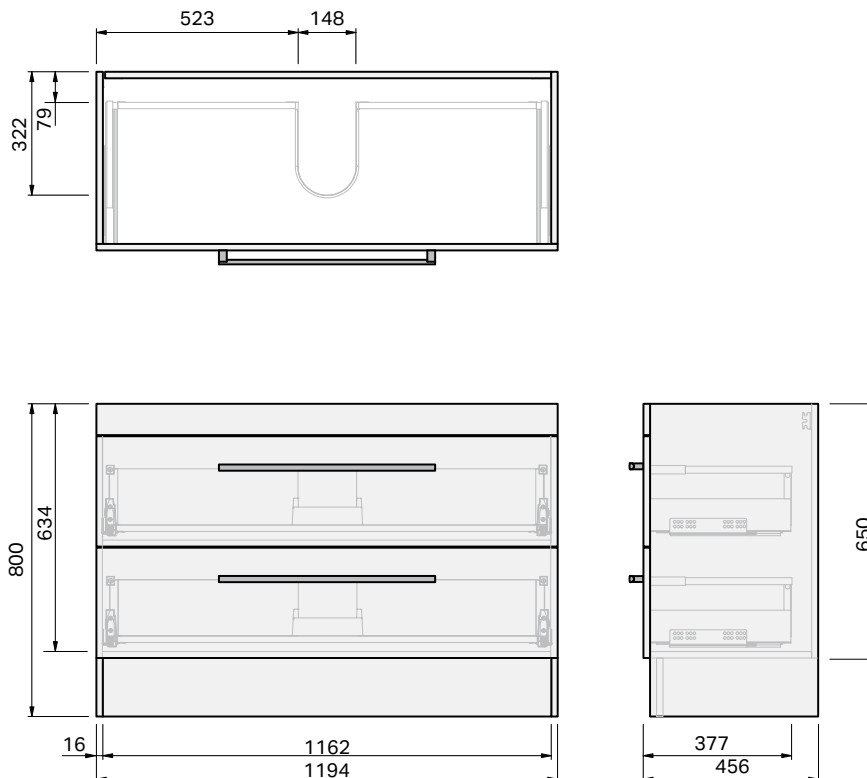

Roxy Benchtop 1200 Floor 2 Drawer

CABINET SPECIFICATION

Product Features

Product Code	Benchtop Vanity / 57303BT
Product Description	Roxy - Floor - 1200
Drawer Configuration	2 Drawer
Notes:	Drawings depict cabinet only.

IMPORTANT NOTE: Throughout this guide, dimensions may vary by ± 2 mm. Please read the installation manual for detailed information on installing the product. St. Michel pursues a policy of continuing improvement in design and manufacturing of its products. The right is therefore reserved to vary specifications without notice.