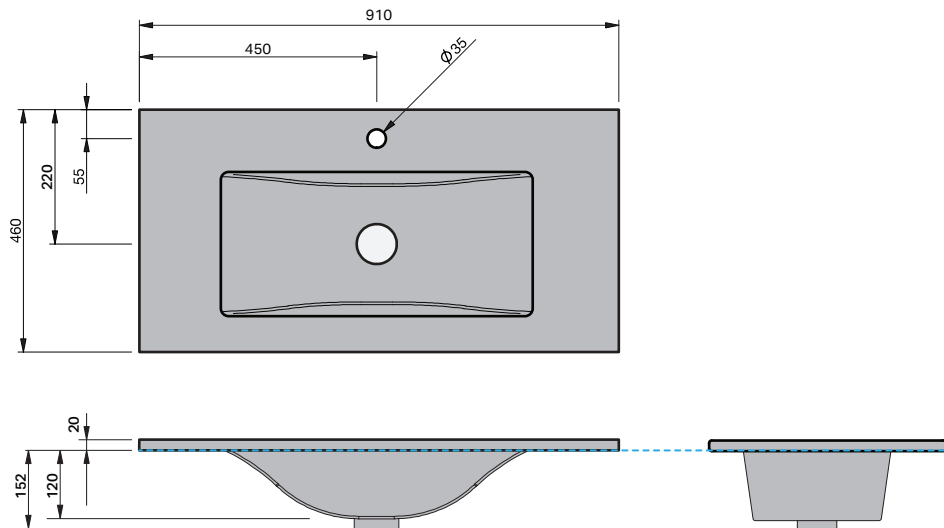

**IMPORTANT NOTE:** Throughout this guide, dimensions may vary by  $\pm 2$ mm. Please read the installation manual for detailed information on installing the product. St. Michel pursues a policy of continuing improvement in design and manufacturing of its products. The right is therefore reserved to vary specifications without notice.

## BASIN SPECIFICATION

### Product Features

|                        |   |
|------------------------|---|
| Product Code           | 26801   |
| Type of basin          | Console   |
| Material of basin      | Ceramic   |
| Capacity of basin      | 6.5 litre   |
| Overflow Configuration | Overflow provided<br>Max tap flow rate of 9 litres / minute |
| Colour options         | White Gloss   |

INDICATES FURNITURE TOP SURFACE -----

**IMPORTANT NOTE:** Throughout this guide, dimensions may vary by  $\pm 5$ mm. Please read the installation manual for detailed information on installing the product. St. Michel pursues a policy of continuing improvement in design and manufacturing of its products. The right is therefore reserved to vary specifications without notice.