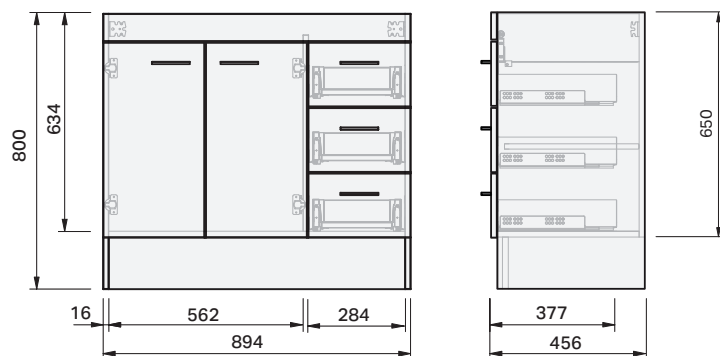

## 900 Floor 2 Door 3 Drawer Right

#### Product Features

|                      |                               |
|----------------------|-------------------------------|
| Product Code         | Console Vanity / 51303        |
| Product Description  | Roxy - Floor - 900            |
| Drawer Configuration | 2 Door / 3 Drawer Right       |
| Notes:               | Drawings depict cabinet only. |

### Product Features

|                        |   |
|------------------------|---|
| Product Code           | 26801   |
| Type of basin          | Console   |
| Material of basin      | Ceramic   |
| Capacity of basin      | 6.5 litre   |
| Overflow Configuration | Overflow provided<br>Max tap flow rate of 9 litres / minute |
| Colour options         | White Gloss   |