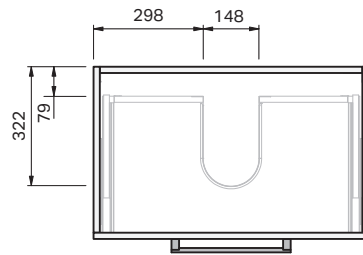

### Product Features

Product Code	Console Vanity / 34205
Product Description	Roxy - Wall - 750
Drawer Configuration	2 Drawer
Notes:	Drawings depict cabinet only.

**IMPORTANT NOTE:** Throughout this guide, dimensions may vary by  $\pm 2$ mm. Please read the installation manual for detailed information on installing the product. St. Michel pursues a policy of continuing improvement in design and manufacturing of its products. The right is therefore reserved to vary specifications without notice.

### Product Features

Product Code	26701
Type of basin	Console
Material of basin	Ceramic
Capacity of basin	6.5 litre
Overflow Configuration	Overflow provided Max tap flow rate of 9 litres / minute
Colour options	White Gloss

INDICATES FURNITURE TOP SURFACE -----

**IMPORTANT NOTE:** Throughout this guide, dimensions may vary by  $\pm 5$ mm. Please read the installation manual for detailed information on installing the product. St. Michel pursues a policy of continuing improvement in design and manufacturing of its products. The right is therefore reserved to vary specifications without notice.