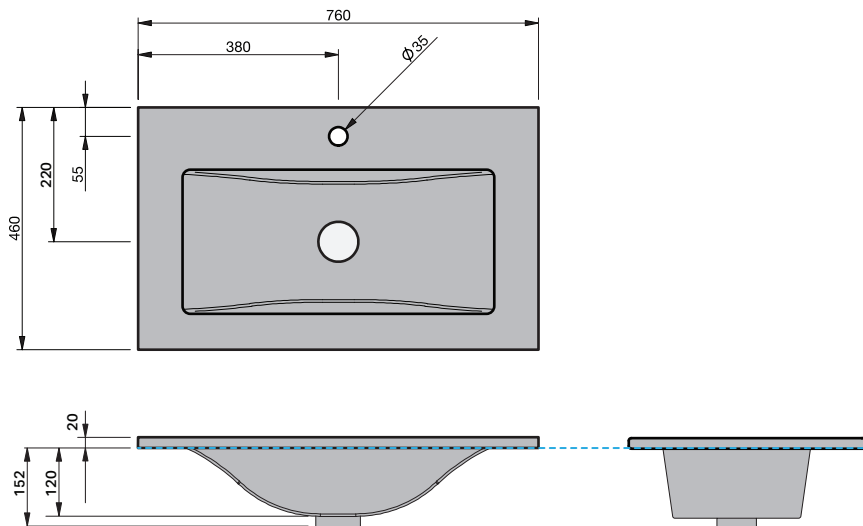

### Product Features

Product Code	Console Vanity / 34205
Product Description	Roxy - Wall - 750
Drawer Configuration	2 Drawer
Notes:	Drawings depict cabinet only.

**IMPORTANT NOTE:** Throughout this guide, dimensions may vary by  $\pm 2$ mm. Please read the installation manual for detailed information on installing the product. St. Michel pursues a policy of continuing improvement in design and manufacturing of its products. The right is therefore reserved to vary specifications without notice.

## BASIN SPECIFICATION

### Product Features

Product Code	26701
Type of basin	Console
Material of basin	Ceramic
Capacity of basin	6.5 litre
Overflow Configuration	Overflow provided Max tap flow rate of 9 litres / minute
Colour options	White Gloss

INDICATES FURNITURE TOP SURFACE -----

**IMPORTANT NOTE:** Throughout this guide, dimensions may vary by  $\pm 5$ mm. Please read the installation manual for detailed information on installing the product. St. Michel pursues a policy of continuing improvement in design and manufacturing of its products. The right is therefore reserved to vary specifications without notice.