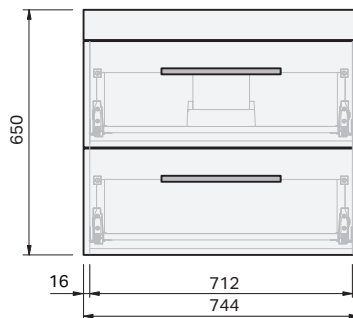

### Product Features

Product Code	Console Vanity / 34205
Product Description	Roxy - Wall - 750
Drawer Configuration	2 Drawer
Notes:	Drawings depict cabinet only.

**IMPORTANT NOTE:** Throughout this guide, dimensions may vary by  $\pm 2$ mm. Please read the installation manual for detailed information on installing the product. St. Michel pursues a policy of continuing improvement in design and manufacturing of its products. The right is therefore reserved to vary specifications without notice.

### Product Features

Product Code	26701
Type of basin	Console
Material of basin	Ceramic
Capacity of basin	6.5 litre
Overflow Configuration	Overflow provided Max tap flow rate of 9 litres / minute
Colour options	White Gloss

INDICATES FURNITURE TOP SURFACE -----

**IMPORTANT NOTE:** Throughout this guide, dimensions may vary by  $\pm 5$ mm. Please read the installation manual for detailed information on installing the product. St. Michel pursues a policy of continuing improvement in design and manufacturing of its products. The right is therefore reserved to vary specifications without notice.