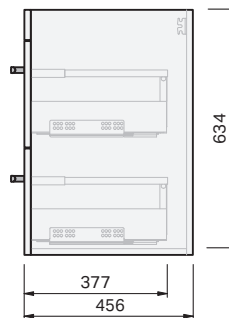

### Product Features

Product Code	Console Vanity / 34205
Product Description	Roxy - Wall - 750
Drawer Configuration	2 Drawer
Notes:	Drawings depict cabinet only.

**IMPORTANT NOTE:** Throughout this guide, dimensions may vary by  $\pm 2$ mm. Please read the installation manual for detailed information on installing the product. St. Michel pursues a policy of continuing improvement in design and manufacturing of its products. The right is therefore reserved to vary specifications without notice.

### Product Features

Product Code	26701
Type of basin	Console
Material of basin	Ceramic
Capacity of basin	6.5 litre
Overflow Configuration	Overflow provided Max tap flow rate of 9 litres / minute
Colour options	White Gloss

INDICATES FURNITURE TOP SURFACE -----

**IMPORTANT NOTE:** Throughout this guide, dimensions may vary by  $\pm 5$ mm. Please read the installation manual for detailed information on installing the product. St. Michel pursues a policy of continuing improvement in design and manufacturing of its products. The right is therefore reserved to vary specifications without notice.