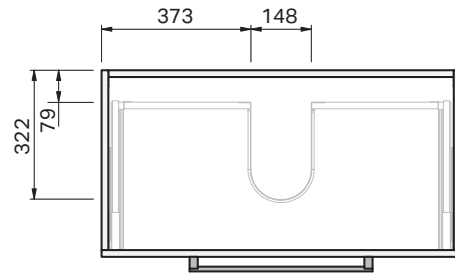

## 900 Wall 2 Drawer

#### Product Features

Product Code	Console Vanity / 34305
Product Description	Roxy - Wall - 900
Drawer Configuration	2 Drawer
Notes:	Drawings depict cabinet only.

**IMPORTANT NOTE:** Throughout this guide, dimensions may vary by  $\pm 2$ mm. Please read the installation manual for detailed information on installing the product. St. Michel pursues a policy of continuing improvement in design and manufacturing of its products. The right is therefore reserved to vary specifications without notice.

### Product Features

Product Code	26801
Type of basin	Console
Material of basin	Ceramic
Capacity of basin	6.5 litre
Overflow Configuration	Overflow provided Max tap flow rate of 9 litres / minute
Colour options	White Gloss

INDICATES FURNITURE TOP SURFACE -----

**IMPORTANT NOTE:** Throughout this guide, dimensions may vary by  $\pm 5$ mm. Please read the installation manual for detailed information on installing the product. St. Michel pursues a policy of continuing improvement in design and manufacturing of its products. The right is therefore reserved to vary specifications without notice.