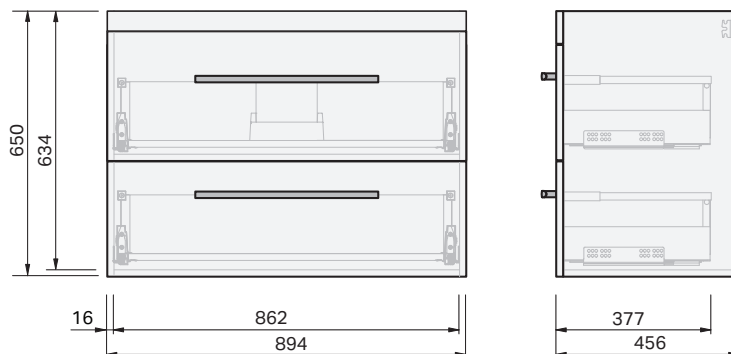

## 900 Wall 2 Drawer

#### Product Features

Product Code	Console Vanity / 34305
Product Description	Roxy - Wall - 900
Drawer Configuration	2 Drawer
Notes:	Drawings depict cabinet only.

**IMPORTANT NOTE:** Throughout this guide, dimensions may vary by  $\pm 2$ mm. Please read the installation manual for detailed information on installing the product. St. Michel pursues a policy of continuing improvement in design and manufacturing of its products. The right is therefore reserved to vary specifications without notice.

### Product Features

Product Code	26801
Type of basin	Console
Material of basin	Ceramic
Capacity of basin	6.5 litre
Overflow Configuration	Overflow provided Max tap flow rate of 9 litres / minute
Colour options	White Gloss

INDICATES FURNITURE TOP SURFACE -----

**IMPORTANT NOTE:** Throughout this guide, dimensions may vary by  $\pm 5$ mm. Please read the installation manual for detailed information on installing the product. St. Michel pursues a policy of continuing improvement in design and manufacturing of its products. The right is therefore reserved to vary specifications without notice.