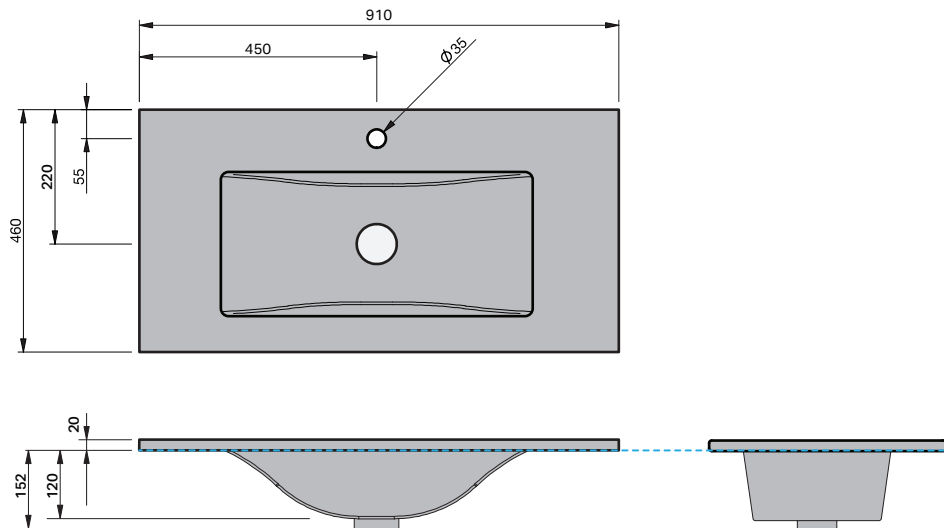

## BASIN SPECIFICATION

### Product Features

Product Code	26801
Type of basin	Console
Material of basin	Ceramic
Capacity of basin	6.5 litre
Overflow Configuration	Overflow provided Max tap flow rate of 9 litres / minute
Colour options	White Gloss

INDICATES FURNITURE TOP SURFACE -----

**IMPORTANT NOTE:** Throughout this guide, dimensions may vary by  $\pm 5$ mm. Please read the installation manual for detailed information on installing the product. St. Michel pursues a policy of continuing improvement in design and manufacturing of its products. The right is therefore reserved to vary specifications without notice.