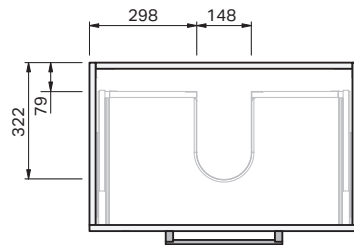

Roxy Console 750 Wall 1 Drawer

CABINET SPECIFICATION

Product Features

Product Code	Console Vanity / 34203
Product Description	Roxy - Wall - 750
Drawer Configuration	1 Drawer
Notes:	Drawings depict cabinet only.

IMPORTANT NOTE: Throughout this guide, dimensions may vary by ± 2 mm. Please read the installation manual for detailed information on installing the product. St. Michel pursues a policy of continuing improvement in design and manufacturing of its products. The right is therefore reserved to vary specifications without notice.

Loop 750

BASIN SPECIFICATION

Product Features

Product Code	26701
Type of basin	Console
Material of basin	Ceramic
Capacity of basin	6.5 litre
Overflow Configuration	Overflow provided Max tap flow rate of 9 litres / minute
Colour options	White Gloss

INDICATES FURNITURE TOP SURFACE -----

IMPORTANT NOTE: Throughout this guide, dimensions may vary by ± 5 mm. Please read the installation manual for detailed information on installing the product. St. Michel pursues a policy of continuing improvement in design and manufacturing of its products. The right is therefore reserved to vary specifications without notice.