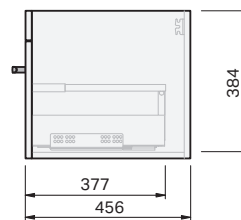

Roxy Console 750 Wall 1 Drawer

CABINET SPECIFICATION

Product Features

Product Code	Console Vanity / 34203
Product Description	Roxy - Wall - 750
Drawer Configuration	1 Drawer
Notes:	Drawings depict cabinet only.

IMPORTANT NOTE: Throughout this guide, dimensions may vary by ± 2 mm. Please read the installation manual for detailed information on installing the product. St. Michel pursues a policy of continuing improvement in design and manufacturing of its products. The right is therefore reserved to vary specifications without notice.

Loop 750

BASIN SPECIFICATION

Product Features

Product Code	26701
Type of basin	Console
Material of basin	Ceramic
Capacity of basin	6.5 litre
Overflow Configuration	Overflow provided Max tap flow rate of 9 litres / minute
Colour options	White Gloss

INDICATES FURNITURE TOP SURFACE -----

IMPORTANT NOTE: Throughout this guide, dimensions may vary by ± 5 mm. Please read the installation manual for detailed information on installing the product. St. Michel pursues a policy of continuing improvement in design and manufacturing of its products. The right is therefore reserved to vary specifications without notice.