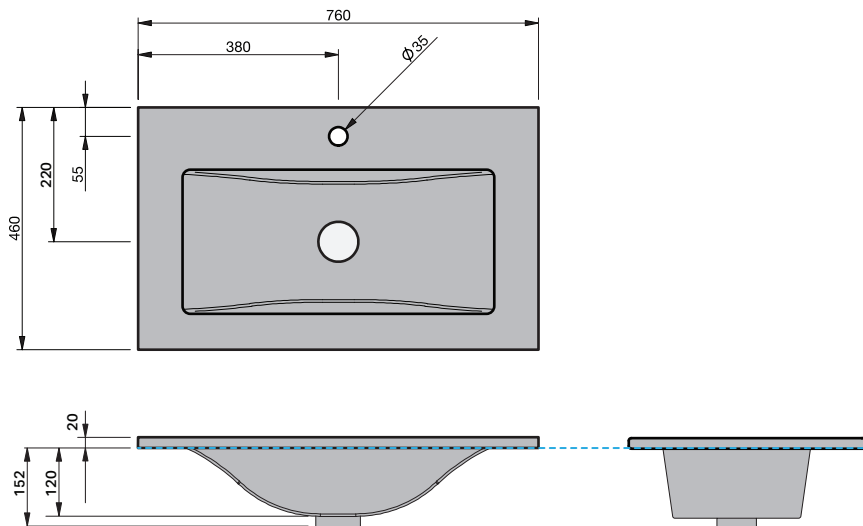

IMPORTANT NOTE: Throughout this guide, dimensions may vary by ± 2 mm. Please read the installation manual for detailed information on installing the product. St. Michel pursues a policy of continuing improvement in design and manufacturing of its products. The right is therefore reserved to vary specifications without notice.

Loop 750

BASIN SPECIFICATION

Product Features

Product Code	26701
Type of basin	Console
Material of basin	Ceramic
Capacity of basin	6.5 litre
Overflow Configuration	Overflow provided Max tap flow rate of 9 litres / minute
Colour options	White Gloss

INDICATES FURNITURE TOP SURFACE -----

IMPORTANT NOTE: Throughout this guide, dimensions may vary by ± 5 mm. Please read the installation manual for detailed information on installing the product. St. Michel pursues a policy of continuing improvement in design and manufacturing of its products. The right is therefore reserved to vary specifications without notice.