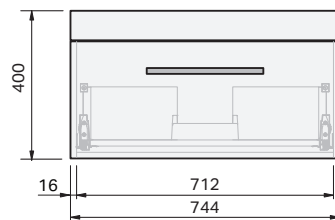

Roxy Console 750 Wall 1 Drawer

CABINET SPECIFICATION

Product Features

Product Code	Console Vanity / 34203
Product Description	Roxy - Wall - 750
Drawer Configuration	1 Drawer
Notes:	Drawings depict cabinet only.

IMPORTANT NOTE: Throughout this guide, dimensions may vary by ± 2 mm. Please read the installation manual for detailed information on installing the product. St. Michel pursues a policy of continuing improvement in design and manufacturing of its products. The right is therefore reserved to vary specifications without notice.

Loop 750

BASIN SPECIFICATION

Product Features

Product Code	26701
Type of basin	Console
Material of basin	Ceramic
Capacity of basin	6.5 litre
Overflow Configuration	Overflow provided Max tap flow rate of 9 litres / minute
Colour options	White Gloss

INDICATES FURNITURE TOP SURFACE -----

IMPORTANT NOTE: Throughout this guide, dimensions may vary by ± 5 mm. Please read the installation manual for detailed information on installing the product. St. Michel pursues a policy of continuing improvement in design and manufacturing of its products. The right is therefore reserved to vary specifications without notice.