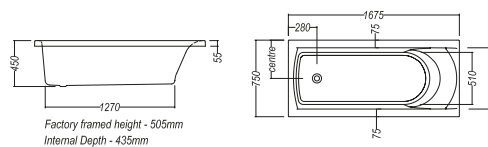

Sandwich construction base for optimum strength

Optional Factory Fitted 15mm aluminium upstands are recommended when bath is positioned against a wall

Upstands enable a water tight seal between the bath and wall lining or tiles allowing the installer to apply the sealant above the baths surface, preventing a visible seal that can discolour or mould

MADE IN NEW ZEALAND

	BATH	FRAMED BATH
	BASOB16N	BASOB16F
WITH UPSTANDS	BASOB16NU	BASOB16FU

220 litre water capacity

Specific upstand position must be specified when ordering

Water capacity measured to overFlow
Dimensions are nominal