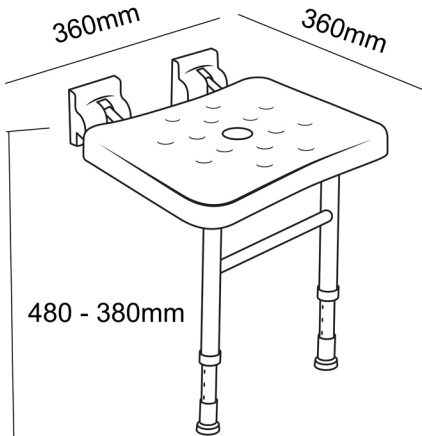

HEIRLOOM

BATHROOMS WITH STYLE

FOLDING SHOWER SEAT WITH LEGS SSFL360

**MEASUREMENTS SUBJECT TO MANUFACTURING TOLERANCE
SPECIFICATIONS MAY CHANGE WITHOUT NOTICE**