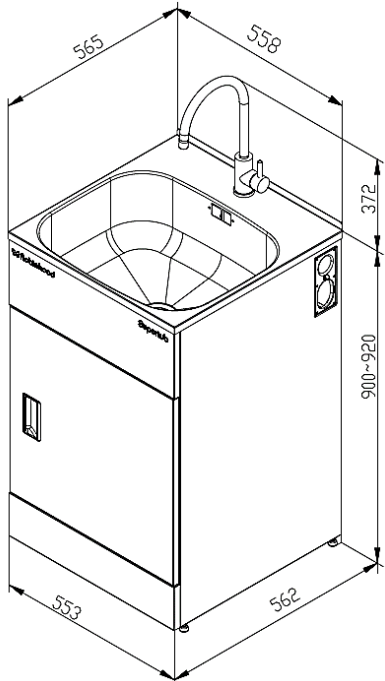

Description

ROBINHOOD STANDARD SUPERTUB WITH S/S GOOSENECK TAP
ST3101X

Dimensions

Dated 13/06/2022

Specifications

Tapware

Tapware type	#304 Stainless Steel Gooseneck Tap
WELS rating	5 Stars, 5.5L per minute
Max & Min pressure	Maximum pressure 72.5 PSI (500 kPa); Minimum pressure 22 PSI (150 kPa)
Temperature range	Recommended temperature range 5° to 65°C; Maximum temperature 80°C

Sink

Bowl type	0.8mm polished #304 Stainless Steel
Bowl capacity	38L gross capacity measured to the top; 30L capacity to overflow
Waste type/ discharge flow rate	Plug waste/ 60L per minute
Overflow/ Flow rate	Yes/ 30L per minute

Cabinet

Handle type	Recessed plastic handle
Door opening	Reversible, can be either left or right hand opening
Adjustable levelling feet	Yes
Side apertures for hoses	Yes, on both sides
3 Way ball valves isolators	Yes, included
Washing machine waste pipe	Separate
Cabinet color/finish	Satin white powder coated
Cabinet material	0.6mm galvanized steel
Maximum height of items can be stored	510mm

Dimensions & Weights

Product dimensions (mm)	W558*D565*H(900-920)
Carton dimensions (mm)	W575*D585*H965
Gross/Net weight (Kg)	21/18

Warranty

Tapware & Cabinet	2 years on parts & labour from the date of purchase
Sink	5 years on parts & labour from the date of purchase