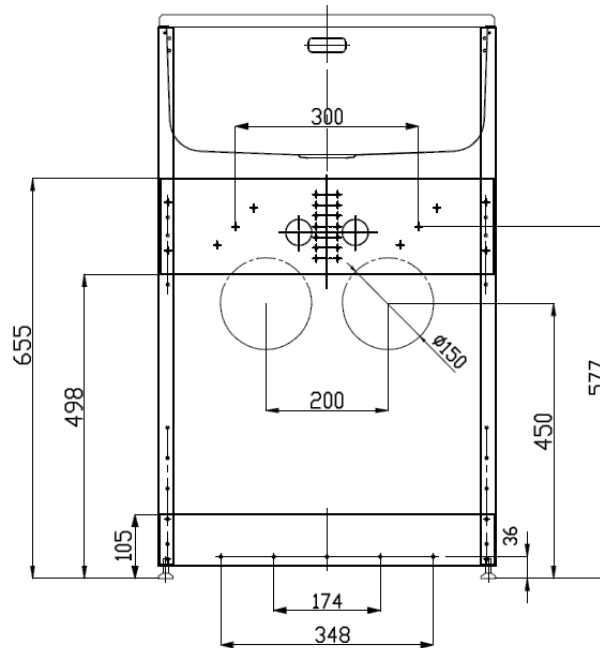

Description

ROBINHOOD STANDARD SUPERTUB WITH S/S GOOSENECK TAP
ST3101X

Dimensions

Dated 13/06/2022

Specifications

Tapware

Tapware type	#304 Stainless Steel Gooseneck Tap
WELS rating	5 Stars, 5.5L per minute
Max & Min pressure	Maximum pressure 72.5 PSI (500 kPa); Minimum pressure 22 PSI (150 kPa)
Temperature range	Recommended temperature range 5° to 65°C; Maximum temperature 80°C

Sink

Bowl type	0.8mm polished #304 Stainless Steel
Bowl capacity	38L gross capacity measured to the top; 30L capacity to overflow
Waste type/ discharge flow rate	Plug waste/ 60L per minute
Overflow/ Flow rate	Yes/ 30L per minute

Cabinet

Handle type	Recessed plastic handle
Door opening	Reversible, can be either left or right hand opening
Adjustable levelling feet	Yes
Side apertures for hoses	Yes, on both sides
3 Way ball valves isolators	Yes, included
Washing machine waste pipe	Separate
Cabinet color/finish	Satin white powder coated
Cabinet material	0.6mm galvanized steel
Maximum height of items can be stored	510mm

Dimensions & Weights

Product dimensions (mm)	W558*D565*H(900-920)
Carton dimensions (mm)	W575*D585*H965
Gross/Net weight (Kg)	21/18

Warranty

Tapware & Cabinet	2 years on parts & labour from the date of purchase
Sink	5 years on parts & labour from the date of purchase