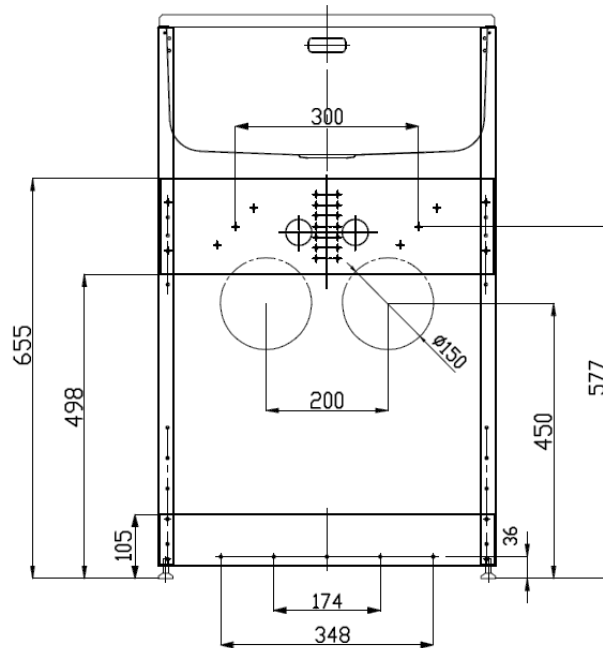

Description

ROBINHOOD STANDARD SUPERTUB SERIES 3 S/S GOOSENECK TAP
ST3103 (White) / ST3103B (Black)

Dimensions

Dated 13/06/2022

Specifications

Tapware

Tapware type	#304 Stainless Steel Gooseneck Tap
WELS rating	5 Stars, 5.5L per minute
Max & Min pressure	Maximum pressure 72.5 PSI (500 kPa); Minimum pressure 22 PSI (150 kPa)
Temperature range	Recommended temperature range 5° to 65°C; Maximum temperature 80°C

Sink

Bowl type	0.8mm polished #304 Stainless Steel
Bowl capacity	38L gross capacity measured to the top; 30L capacity to overflow

Waste type/ discharge flow rate

Modern basket waste/ 52L per minute

Overflow/ Flow rate

Yes, modern overflow design/ 18L per minute

Cabinet

Handle type	1x Square brushed pole handle
Door opening	Reversible, can be either left or right hand opening
Internal shelf and floor	Yes.
Maximum height of items can be stored	Top: 210mm; Bottom: 410mm
Adjustable levelling feet	Yes
Side apertures for hoses	Yes, on both sides
3 Way ball valves isolators	Yes, included
Washing machine waste pipe	Separate
Cabinet color/finish	Satin white or frosted black/powder coated
Cabinet material	0.6mm galvanized steel

Dimensions & Weights

Product dimensions (mm)	W558*D565*H(900-920)
Carton dimensions (mm)	W575*D585*H965
Gross/Net weight (Kg)	21/18

Warranty

Tapware & Cabinet	2 years on parts & labour from the date of purchase
Sink	5 years on parts & labour from the date of purchase