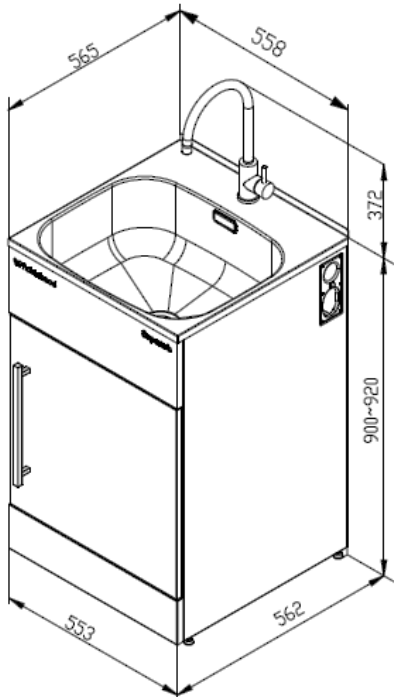

Description

ROBINHOOD STANDARD SUPERTUB SERIES 3 S/S GOOSENECK TAP
ST3103 (White) / ST3103B (Black)

Dimensions

Dated 13/06/2022

Specifications

Tapware

Tapware type	#304 Stainless Steel Gooseneck Tap
WELS rating	5 Stars, 5.5L per minute
Max & Min pressure	Maximum pressure 72.5 PSI (500 kPa); Minimum pressure 22 PSI (150 kPa)
Temperature range	Recommended temperature range 5° to 65°C; Maximum temperature 80°C

Sink

Bowl type	0.8mm polished #304 Stainless Steel
Bowl capacity	38L gross capacity measured to the top; 30L capacity to overflow

Waste type/ discharge flow rate

Modern basket waste/ 52L per minute

Overflow/ Flow rate

Yes, modern overflow design/ 18L per minute

Cabinet

Handle type	1x Square brushed pole handle
Door opening	Reversible, can be either left or right hand opening
Internal shelf and floor	Yes.
Maximum height of items can be stored	Top: 210mm; Bottom: 410mm
Adjustable levelling feet	Yes
Side apertures for hoses	Yes, on both sides
3 Way ball valves isolators	Yes, included
Washing machine waste pipe	Separate
Cabinet color/finish	Satin white or frosted black/powder coated
Cabinet material	0.6mm galvanized steel

Dimensions & Weights

Product dimensions (mm)	W558*D565*H(900-920)
Carton dimensions (mm)	W575*D585*H965
Gross/Net weight (Kg)	21/18

Warranty

Tapware & Cabinet	2 years on parts & labour from the date of purchase
Sink	5 years on parts & labour from the date of purchase