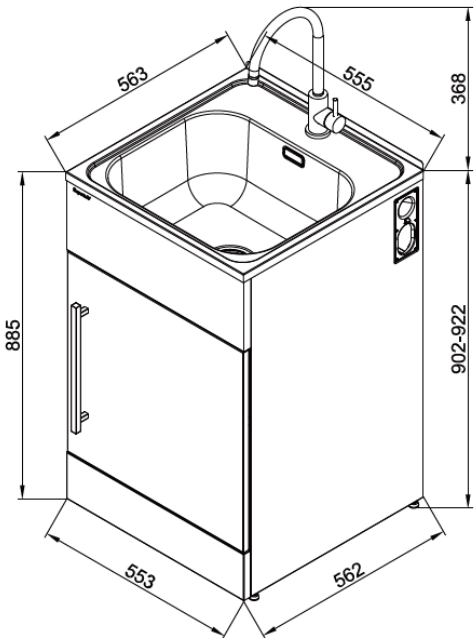

Dimensions

Dated 18/08/2025

Specifications

Tapware

Tapware type	#304 Stainless Steel Gooseneck Tap – LEAD FREE
WELS rating	5 Stars, 5.5L per minute
Max & Min pressure	Maximum pressure 72.5 PSI (500 kPa); Minimum pressure 22 PSI (150 kPa)
Temperature range	Recommended temperature range 5° to 65°C; Maximum temperature 80°C

Sink

Bowl type	0.8mm polished #304 Stainless Steel
Bowl capacity	35L gross capacity measured to the top; 28L capacity to overflow
Waste type/ discharge flow rate	Modern basket waste/ 52L per minute
Overflow/ Flow rate	Yes, modern overflow design/ 18L per minute

Cabinet

Handle type	1x Square brushed pole handle
Door opening	Reversible, can be either left- or right-hand opening
Internal shelf and floor	Yes
Maximum height of items can be stored	Top: 210mm; Bottom: 410mm
Adjustable levelling feet	Yes
Side apertures for hoses	Yes, on both sides
3 Way ball valves isolators	Yes, included

Washing machine waste pipe	Separate
Cabinet colour/finish	Satin white or frosted black powder coated
Cabinet material	0.6mm galvanized steel

Dimensions & Weights

Product dimensions (mm)	W555*D563*H902-922
Carton dimensions (mm)	W575*D585*H965
Gross/Net weight (Kg)	21/18

Warranty

Tapware & Cabinet	2 years on parts & labour from the date of purchase
Sink	5 years on parts & labour from the date of purchase