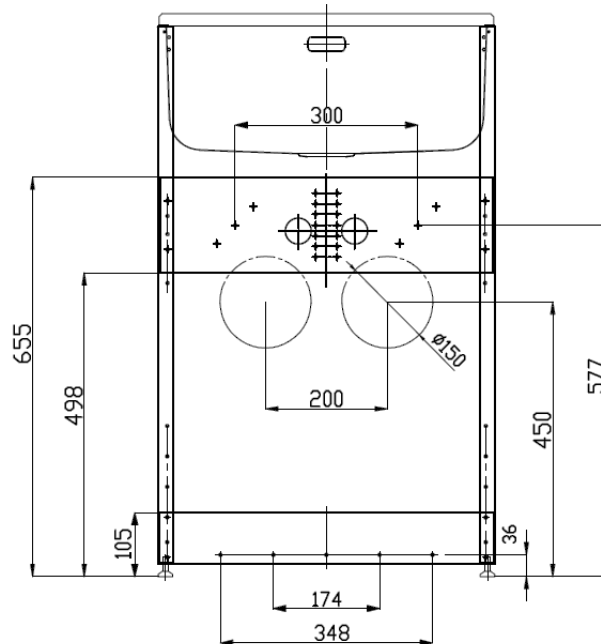

## Dimensions

Dated 18/08/2025

### Sink

Bowl type	0.8mm polished #304 Stainless Steel
Bowl capacity	35L gross capacity measured to the top; 28L capacity to overflow
Waste type/ discharge flow rate	Modern basket waste/ 52L per minute
Overflow/ Flow rate	Yes, modern overflow design/ 18L per minute

### Cabinet

Handle type	1x Square brushed pole handle
Door opening	Reversible, can be either left- or right-hand opening
Internal shelf and floor	Yes
Maximum height of items can be stored	Top: 210mm; Bottom: 410mm
Adjustable levelling feet	Yes
Side apertures for hoses	Yes, on both sides
3 Way ball valves isolators	Yes, included

### Dimensions & Weights

Product dimensions (mm)	W555*D563*H902-922
Carton dimensions (mm)	W575*D585*H965
Gross/Net weight (Kg)	21/18