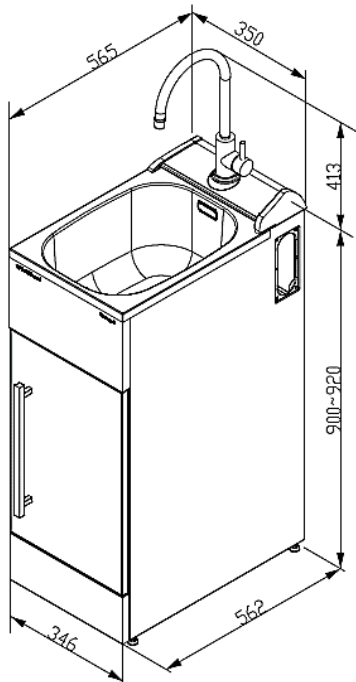

Description

ROBINHOOD SLIM SUPERTUB SERIES 3 WITH CONSOLE S/S GOOSENECK TAP
ST3703SLIM

Dimensions

Dated 13/06/2022

Specifications

Tapware

Tapware type	#304 Stainless Steel Gooseneck Tap
WELS rating	5 Stars, 5.5L per minute
Max & Min pressure	Maximum pressure 72.5 PSI (500 kPa); Minimum pressure 22 PSI (150 kPa)
Temperature range	Recommended temperature range 5° to 65°C; Maximum temperature 80°C

Sink

Bowl type	0.8mm polished #304 Stainless Steel
Bowl capacity	24L gross capacity measured to the top; 17L capacity to overflow

Waste type/ discharge flow rate
Modern basket waste/ 52L per minute

Overflow/ Flow rate
Yes, modern overflow design/ 18L per minute

Cabinet

Handle type	1x Square brushed pole handle
Door opening	Reversible, can be either left or right hand opening
Internal shelf and floor	Yes
Maximum height of items can be stored	Top: 210mm; Bottom: 410mm
Adjustable levelling feet	Yes
Side apertures for hoses	Yes, on both sides
3 Way ball valves isolators	Yes, included
Washing machine waste pipe	Separate
Cabinet color/finish	Satin white/powder coated
Cabinet material	0.6mm galvanized steel

Dimensions & Weights

Product dimensions (mm)	W350*D565*H(900-920)
Carton dimensions (mm)	W368*D585*H965
Gross/Net weight (Kg)	17/14

Warranty

Tapware & Cabinet	2 years on parts & labour from the date of purchase
Sink	5 years on parts & labour from the date of purchase