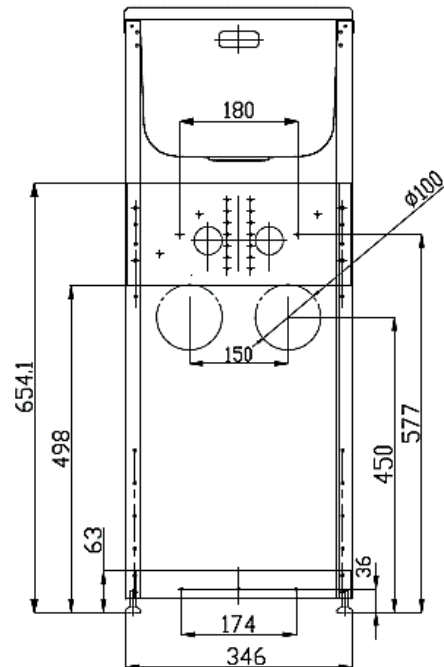

## Dimensions

Dated 13/06/2022

### Sink

Bowl type	0.8mm polished #304 Stainless Steel
Bowl capacity	24L gross capacity measured to the top; 17L capacity to overflow

Waste type/ discharge flow rate  
Modern basket waste/ 52L per minute

### Cabinet

Handle type	1x Square brushed pole handle
Door opening	Reversible, can be either left or right hand opening
Internal shelf and floor	Yes
Maximum height of items can be stored	Top: 210mm; Bottom: 410mm
Adjustable levelling feet	Yes
Side apertures for hoses	Yes, on both sides
3 Way ball valves isolators	Yes, included
Washing machine waste pipe	Separate
Cabinet color/finish	Satin white/powder coated
Cabinet material	0.6mm galvanized steel

### Dimensions & Weights

Product dimensions (mm)	W350*D565*H(900-920)
Carton dimensions (mm)	W368*D585*H965
Gross/Net weight (Kg)	17/14