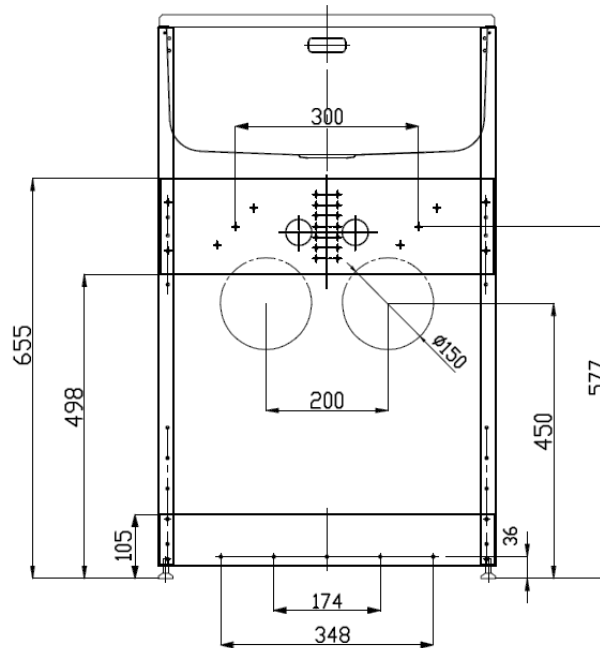

## Dimensions

Dated 13/06/2022

### Sink

Bowl type	0.8mm polished #304 Stainless Steel
Bowl capacity	38L gross capacity measured to the top; 30L capacity to overflow
Waste type/ discharge flow rate	Modern basket waste/ 52L per minute
Overflow/ Flow rate	Yes, modern overflow design/ 18L per minute

### Cabinet

Handle type	1x Square brushed pole handle
Door opening	Reversible, can be either left or right hand opening
Internal shelf and floor	Yes
Maximum height of items can be stored	Top: 210mm; Bottom: 410mm
Adjustable levelling feet	Yes
Side apertures for hoses	Yes, on both sides
3 Way ball valves isolators	Yes, included
Washing machine waste pipe	Separate
Cabinet color/finish	Satin white/powder coated
Cabinet material	0.6mm galvanized steel

### Dimensions & Weights

Product dimensions (mm)	W558*D565*H(900-920)
Carton dimensions (mm)	W575*D585*H965
Gross/Net weight (Kg)	21/18