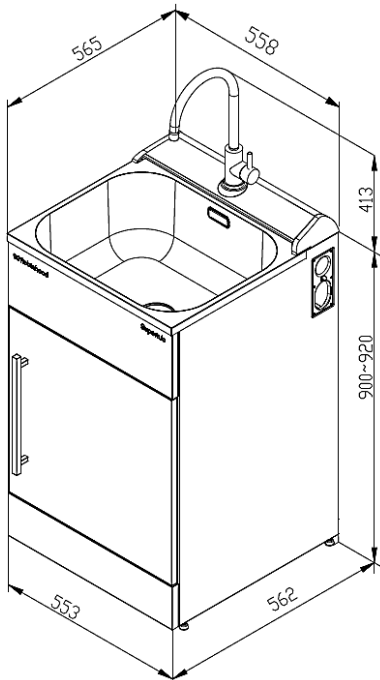

Dated 13/06/2022

Specifications

Tapware

Tapware type	#304 Stainless Steel Gooseneck Tap
WELS rating	5 Stars, 5.5L per minute
Max & Min pressure	Maximum pressure 72.5 PSI (500 kPa); Minimum pressure 22 PSI (150 kPa)
Temperature range	Recommended temperature range 5° to 65°C; Maximum temperature 80°C

Sink

Bowl type	0.8mm polished #304 Stainless Steel
Bowl capacity	38L gross capacity measured to the top; 30L capacity to overflow
Waste type/ discharge flow rate	Modern basket waste/ 52L per minute
Overflow/ Flow rate	Yes, modern overflow design/ 18L per minute

Cabinet

Handle type	1x Square brushed pole handle
Door opening	Reversible, can be either left or right hand opening
Internal shelf and floor	Yes
Maximum height of items can be stored	Top: 210mm; Bottom: 410mm
Adjustable levelling feet	Yes
Side apertures for hoses	Yes, on both sides
3 Way ball valves isolators	Yes, included
Washing machine waste pipe	Separate
Cabinet color/finish	Satin white/powder coated
Cabinet material	0.6mm galvanized steel

Dimensions & Weights

Product dimensions (mm)	W558*D565*H(900-920)
Carton dimensions (mm)	W575*D585*H965
Gross/Net weight (Kg)	21/18

Warranty

Tapware & Cabinet	2 years on parts & labour from the date of purchase
Sink	5 years on parts & labour from the date of purchase