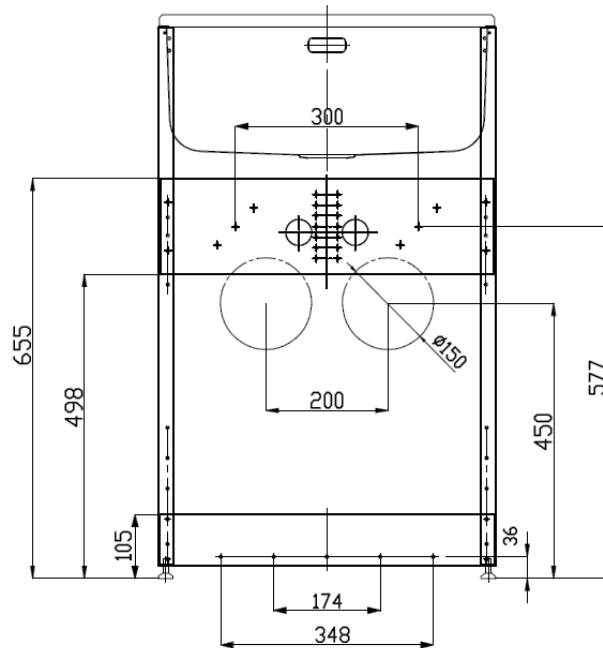

Supertub⁺

Description

SUPERTUB+ Laundry Tub 555mm with Console and Gooseneck Tapware – Lead Free
ST3704

Dimensions

Dated 18/08/2025

Specifications

Tapware

Tapware type	#304 Stainless Steel Gooseneck Tap – LEAD FREE
WELS rating	5 Stars, 5.5L per minute
Max & Min pressure	Maximum pressure 72.5 PSI (500 kPa); Minimum pressure 22 PSI (150 kPa)
Temperature range	Recommended temperature range 5° to 65°C; Maximum temperature 80°C

Sink

Bowl type	0.8mm polished #304 Stainless Steel
Bowl capacity	35L gross capacity measured to the top; 28L capacity to overflow

Waste type/ discharge flow rate
Modern basket waste/ 52L per minute

Overflow/ Flow rate
Yes, modern overflow design/ 18L per minute

Cabinet

Handle type	1x Square brushed pole handle
Door opening	Reversible, can be either left- or right-hand opening
Internal shelf and floor	Yes
Maximum height of items can be stored	Top: 210mm; Bottom: 410mm
Adjustable levelling feet	Yes
Side apertures for hoses	Yes, on both sides
3 Way ball valves isolators	Yes, included

Washing machine waste pipe
Separate

Cabinet colour/finish	Satin white powder coated
Cabinet material	0.6mm galvanized steel

Dimensions & Weights

Product dimensions (mm)	W555*D565*H902-922
Carton dimensions (mm)	W575*D585*H965
Gross/Net weight (Kg)	27/25