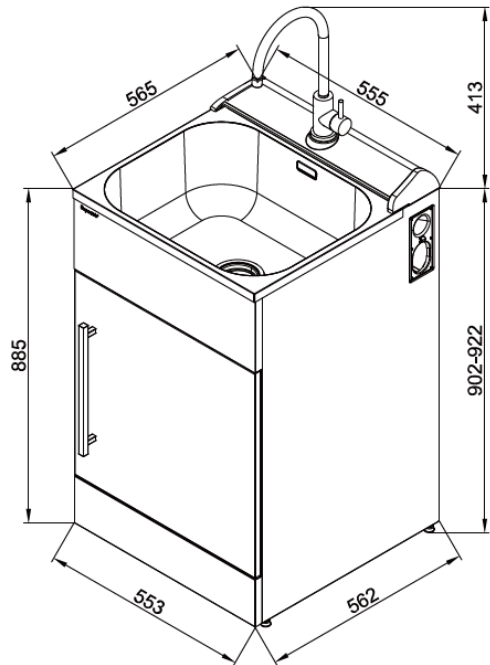

Supertub⁺

Description

SUPERTUB+ Laundry Tub 555mm with Console and Gooseneck Tapware – Lead Free
ST3704

Dimensions

Dated 18/08/2025

Specifications

Tapware

Tapware type	#304 Stainless Steel Gooseneck Tap – LEAD FREE
WELS rating	5 Stars, 5.5L per minute
Max & Min pressure	Maximum pressure 72.5 PSI (500 kPa); Minimum pressure 22 PSI (150 kPa)
Temperature range	Recommended temperature range 5° to 65°C; Maximum temperature 80°C

Sink

Bowl type	0.8mm polished #304 Stainless Steel
Bowl capacity	35L gross capacity measured to the top; 28L capacity to overflow

Waste type/ discharge flow rate
Modern basket waste/ 52L per minute

Overflow/ Flow rate
Yes, modern overflow design/ 18L per minute

Cabinet

Handle type	1x Square brushed pole handle
Door opening	Reversible, can be either left- or right-hand opening
Internal shelf and floor	Yes
Maximum height of items can be stored	Top: 210mm; Bottom: 410mm
Adjustable levelling feet	Yes
Side apertures for hoses	Yes, on both sides
3 Way ball valves isolators	Yes, included

Washing machine waste pipe
Separate

Cabinet colour/finish	Satin white powder coated
Cabinet material	0.6mm galvanized steel

Dimensions & Weights

Product dimensions (mm)	W555*D565*H902-922
Carton dimensions (mm)	W575*D585*H965
Gross/Net weight (Kg)	27/25