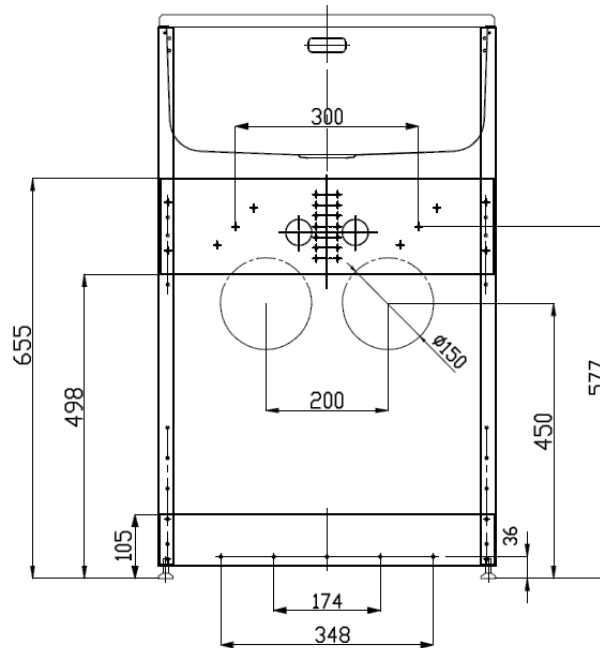

Description

ROBINHOOD STANDARD SUPERTUB SERIES 3 CONSOLE CONTROL S/S GOOSENECK TAP
ST3783

Dimensions

Dated 13/06/2022

Specifications

Tapware

Tapware type	#304 Stainless Steel Gooseneck Tap
WELS rating	5 Stars, 5.5L per minute
Max & Min pressure	Maximum pressure 72.5 PSI (500 kPa); Minimum pressure 22 PSI (150 kPa)
Temperature range	Recommended temperature range 5° to 65°C; Maximum temperature 80°C

Sink

Bowl type	0.8mm polished #304 Stainless Steel
Bowl capacity	38L gross capacity measured to the top; 30L capacity to overflow

Waste type/ discharge flow rate
Modern basket waste/ 52L per minute

Overflow/ Flow rate
Yes, modern overflow design/ 18L per minute

Cabinet

Handle type	1x Square brushed pole handle
Door opening	Reversible, can be either left or right hand opening
Internal shelf and floor	Yes
Maximum height of items can be stored	Top: 210mm; Bottom: 410mm
Adjustable levelling feet	Yes
Side apertures for hoses	Yes, on both sides
Washing machine taps	Console control
3 Way ball valves isolators	Yes, included
Washing machine waste pipe	Separate
Cabinet color/finish	Satin white/powder coated
Cabinet material	0.6mm galvanized steel

Dimensions & Weights

Product dimensions (mm)	W558*D565*H(900-920)
Carton dimensions (mm)	W575*D585*H965
Gross/Net weight (Kg)	21/18

Warranty

Tapware & Cabinet	2 years on parts & labour from the date of purchase
Sink	5 years on parts & labour from the date of purchase