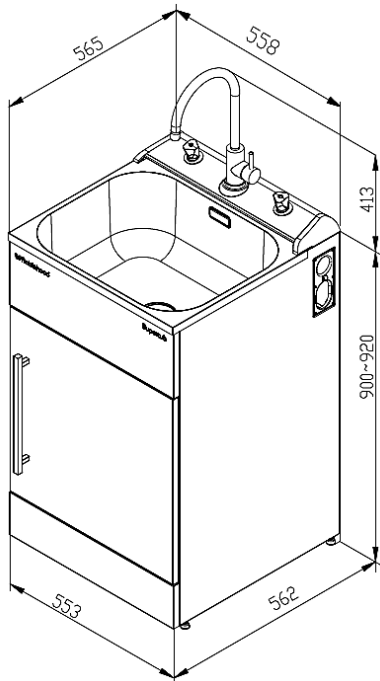

Description

ROBINHOOD STANDARD SUPERTUB SERIES 3 CONSOLE CONTROL S/S GOOSENECK TAP
ST3783

Dimensions

Dated 13/06/2022

Specifications

Tapware

Tapware type	#304 Stainless Steel Gooseneck Tap
WELS rating	5 Stars, 5.5L per minute
Max & Min pressure	Maximum pressure 72.5 PSI (500 kPa); Minimum pressure 22 PSI (150 kPa)
Temperature range	Recommended temperature range 5° to 65°C; Maximum temperature 80°C

Sink

Bowl type	0.8mm polished #304 Stainless Steel
Bowl capacity	38L gross capacity measured to the top; 30L capacity to overflow

Waste type/ discharge flow rate
Modern basket waste/ 52L per minute

Overflow/ Flow rate
Yes, modern overflow design/ 18L per minute

Cabinet

Handle type	1x Square brushed pole handle
Door opening	Reversible, can be either left or right hand opening
Internal shelf and floor	Yes
Maximum height of items can be stored	Top: 210mm; Bottom: 410mm
Adjustable levelling feet	Yes
Side apertures for hoses	Yes, on both sides
Washing machine taps	Console control
3 Way ball valves isolators	Yes, included
Washing machine waste pipe	Separate
Cabinet color/finish	Satin white/powder coated
Cabinet material	0.6mm galvanized steel

Dimensions & Weights

Product dimensions (mm)	W558*D565*H(900-920)
Carton dimensions (mm)	W575*D585*H965
Gross/Net weight (Kg)	21/18

Warranty

Tapware & Cabinet	2 years on parts & labour from the date of purchase
Sink	5 years on parts & labour from the date of purchase