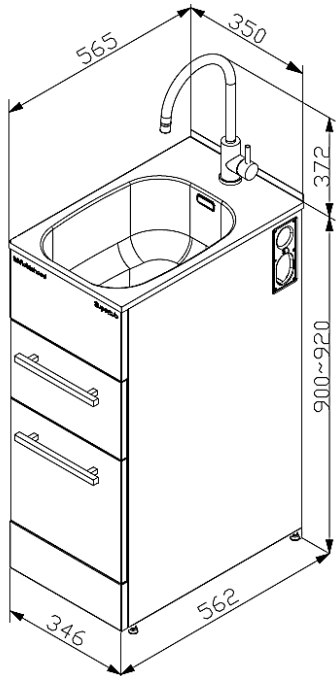

Description

ROBINHOOD SLIM SUPERTUB SERIES 3 DRAWER MODEL S/S GOOSENECK TAP
ST7003SLIM

Dimensions

Dated 13/06/2022

Specifications

Tapware

Tapware type	#304 Stainless Steel Gooseneck Tap
WELS rating	5 Stars, 5.5L per minute
Max & Min pressure	Maximum pressure 72.5 PSI (500 kPa); Minimum pressure 22 PSI (150 kPa)
Temperature range	Recommended temperature range 5° to 65°C; Maximum temperature 80°C

Sink

Bowl type	0.8mm polished #304 Stainless Steel
Bowl capacity	24L gross capacity measured to the top; 17L capacity to overflow
Waste type/ discharge flow rate	Modern basket waste/ 52L per minute
Overflow/ Flow rate	Yes, modern overflow design/ 18L per minute

Cabinet

Handle type	2x Square brushed pole handles
Storage type	2x Soft close storage drawers
Maximum weight can be handled	Top drawer: 31Kg; Bottom drawer: 30Kg
Maximum height of items can be stored	Top drawer: 190mm; Bottom drawer: 310mm
Adjustable levelling feet	Yes
Side apertures for hoses	Yes, on both sides
Washing machine taps and shut-off valves isolators	Yes, hidden
Washing machine waste pipe	Separate
Cabinet color/finish	Satin white/powder coated
Cabinet material	0.6mm galvanized steel

Dimensions & Weights

Product dimensions (mm)	W350*D565*H(900-920)
Carton dimensions (mm)	W368*D585*H965
Gross/Net weight (Kg)	25/23

Warranty

Tapware & Cabinet	2 years on parts & labour from the date of purchase
Sink	5 years on parts & labour from the date of purchase