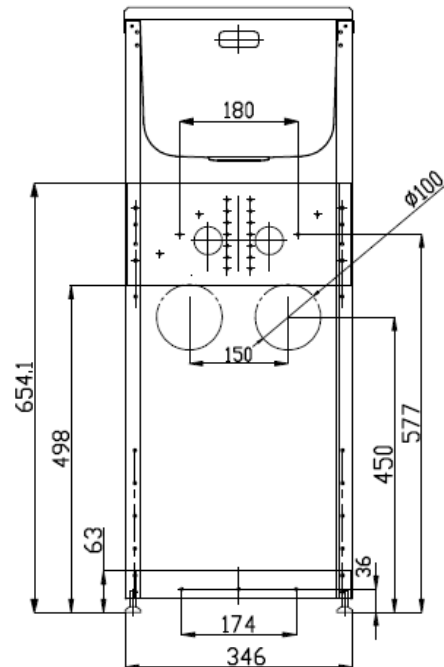

Description

ROBINHOOD SLIM SUPERTUB SERIES 3 DRAWER MODEL S/S GOOSENECK TAP
ST7003SLIM

Dimensions

Dated 13/06/2022

Specifications

Tapware

Tapware type	#304 Stainless Steel Gooseneck Tap
WELS rating	5 Stars, 5.5L per minute
Max & Min pressure	Maximum pressure 72.5 PSI (500 kPa); Minimum pressure 22 PSI (150 kPa)
Temperature range	Recommended temperature range 5° to 65°C; Maximum temperature 80°C

Sink

Bowl type	0.8mm polished #304 Stainless Steel
Bowl capacity	24L gross capacity measured to the top; 17L capacity to overflow
Waste type/ discharge flow rate	Modern basket waste/ 52L per minute
Overflow/ Flow rate	Yes, modern overflow design/ 18L per minute

Cabinet

Handle type	2x Square brushed pole handles
Storage type	2x Soft close storage drawers
Maximum weight can be handled	Top drawer: 31Kg; Bottom drawer: 30Kg
Maximum height of items can be stored	Top drawer: 190mm; Bottom drawer: 310mm
Adjustable levelling feet	Yes
Side apertures for hoses	Yes, on both sides
Washing machine taps and shut-off valves isolators	Yes, hidden
Washing machine waste pipe	Separate
Cabinet color/finish	Satin white/powder coated
Cabinet material	0.6mm galvanized steel

Dimensions & Weights

Product dimensions (mm)	W350*D565*H(900-920)
Carton dimensions (mm)	W368*D585*H965
Gross/Net weight (Kg)	25/23

Warranty

Tapware & Cabinet	2 years on parts & labour from the date of purchase
Sink	5 years on parts & labour from the date of purchase