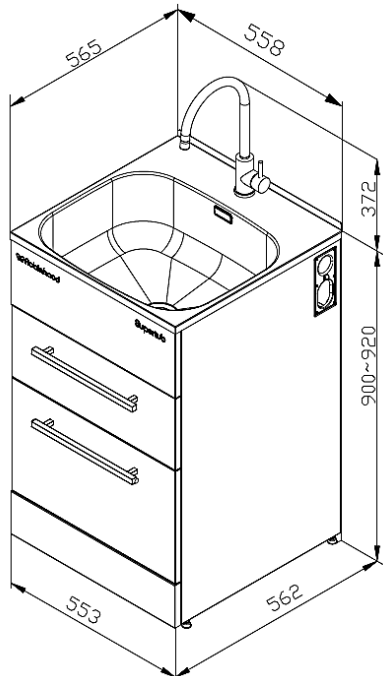

## Description

ROBINHOOD STANDARD SUPERTUB SERIES 3 DRAWER MODEL S/S GOOSENECK TAP  
ST7003

## Dimensions

### Cabinet

Handle type	2x Square brushed pole handles
Storage type	2x Soft close storage drawers
Maximum weight can be handled	Top drawer: 32.5Kg; Bottom drawer: 31.5Kg
Maximum height of items can be stored	Top drawer: 190mm; Bottom drawer: 310mm
Adjustable levelling feet	Yes
Side apertures for hoses	Yes, on both sides
Washing machine taps and shut-off valves isolators	Yes, hidden
Washing machine waste pipe	Separate
Cabinet color/finish	Satin white/powder coated
Cabinet material	0.6mm galvanized steel

### Dimensions & Weights

Product dimensions (mm)	W558*D565*H(900-920)
Carton dimensions (mm)	W575*D585*H965
Gross/Net weight (Kg)	27/25