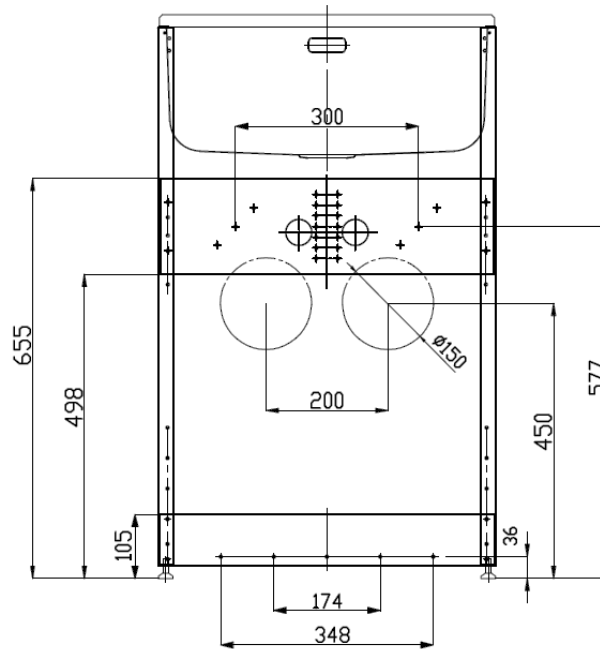

## Dimensions

### Sink

Bowl type	0.8mm polished #304 Stainless Steel
Bowl capacity	38L gross capacity measured to the top; 30L capacity to overflow
Waste type/ discharge flow rate	Modern basket waste/ 52L per minute
Overflow/ Flow rate	Yes, modern overflow design/ 18L per minute

### Cabinet

Handle type	2x Square brushed pole handles
Storage type	2x Soft close storage drawers
Maximum weight can be handled	Top drawer: 32.5Kg; Bottom drawer: 31.5Kg
Maximum height of items can be stored	Top drawer: 190mm; Bottom drawer: 310mm
Adjustable levelling feet	Yes
Side apertures for hoses	Yes, on both sides
Washing machine taps and shut-off valves isolators	Yes, hidden
Washing machine waste pipe	Separate
Cabinet color/finish	Satin white/powder coated
Cabinet material	0.6mm galvanized steel

### Dimensions & Weights

Product dimensions (mm)	W558*D565*H(900-920)
Carton dimensions (mm)	W575*D585*H965
Gross/Net weight (Kg)	27/25