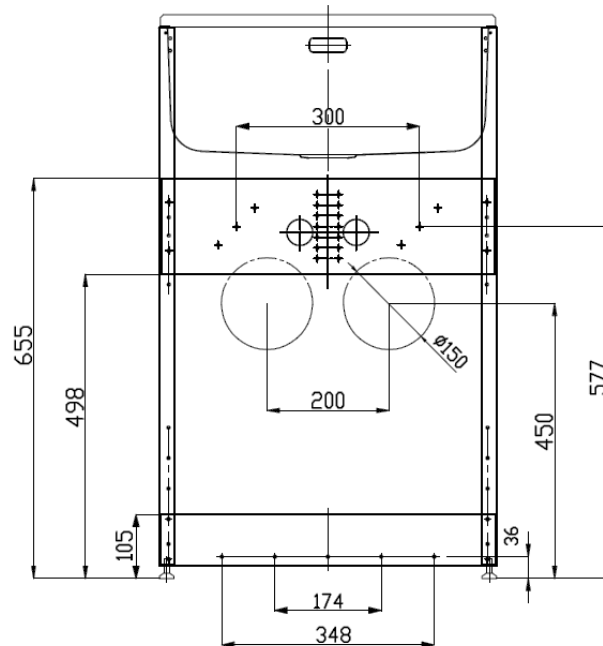

## Description

SUPERTUB+ Laundry Tub 555mm with Gooseneck Tapware and Anti-drip edge sink – Lead Free  
ST7004

## Dimensions

Dated 18/08/2025

### Sink

Bowl type	0.8mm polished #304 Stainless Steel
Bowl capacity	35L gross capacity measured to the top; 28L capacity to overflow
Waste type/ discharge flow rate	Modern basket waste/ 52L per minute
Overflow/ Flow rate	Yes, modern overflow design/ 16L per minute

### Cabinet

Handle type	2x Square brushed pole handles
Storage type	2x Soft close storage drawers
Maximum weight can be handled	Top drawer: 32.5Kg; Bottom drawer: 31.5Kg
Maximum height of items can be stored	Top drawer: 190mm; Bottom drawer: 310mm
Adjustable levelling feet	Yes
Side apertures for hoses	Yes, on both sides
Washing machine taps and shut-off valves isolators	Yes, hidden
Washing machine waste pipe	Separate
Cabinet colour/finish	Satin white powder coated
Cabinet material	0.6mm galvanized steel
<b>Dimensions &amp; Weights</b>	
Product dimensions (mm)	W555*D563*H902-922
Carton dimensions (mm)	W575*D585*H965
Gross/Net weight (Kg)	27/25