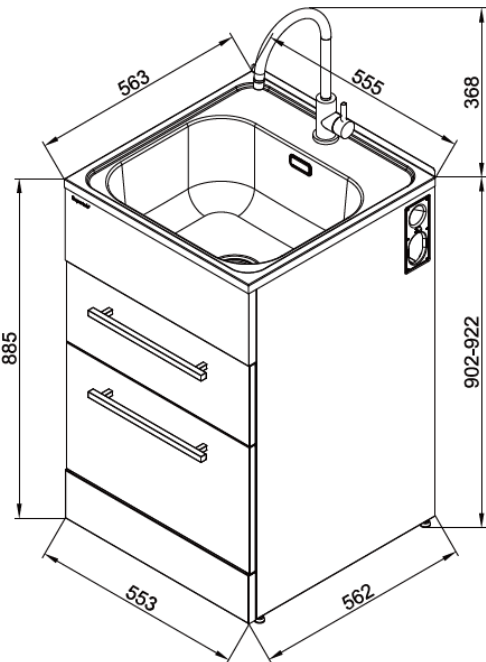

Dated 18/08/2025

Specifications

Tapware

Tapware type	#304 Stainless Steel Gooseneck Tap – LEAD FREE
WELS rating	5 Stars, 5.5L per minute
Max & Min pressure	Maximum pressure 72.5 PSI (500 kPa); Minimum pressure 22 PSI (150 kPa)
Temperature range	Recommended temperature range 5° to 65°C; Maximum temperature 80°C

Sink

Bowl type	0.8mm polished #304 Stainless Steel
Bowl capacity	35L gross capacity measured to the top; 28L capacity to overflow
Waste type/ discharge flow rate	Modern basket waste/ 52L per minute
Overflow/ Flow rate	Yes, modern overflow design/ 16L per minute

Cabinet

Handle type	2x Square brushed pole handles
Storage type	2x Soft close storage drawers
Maximum weight can be handled	Top drawer: 32.5Kg; Bottom drawer: 31.5Kg
Maximum height of items can be stored	Top drawer: 190mm; Bottom drawer: 310mm
Adjustable levelling feet	Yes
Side apertures for hoses	Yes, on both sides
Washing machine taps and shut-off valves isolators	Yes, hidden
Washing machine waste pipe	Separate
Cabinet colour/finish	Satin white powder coated
Cabinet material	0.6mm galvanized steel
Dimensions & Weights	
Product dimensions (mm)	W555*D563*H902-922
Carton dimensions (mm)	W575*D585*H965
Gross/Net weight (Kg)	27/25

Warranty

Tapware & Cabinet	2 years on parts & labour from the date of purchase
Sink	5 years on parts & labour from the date of purchase