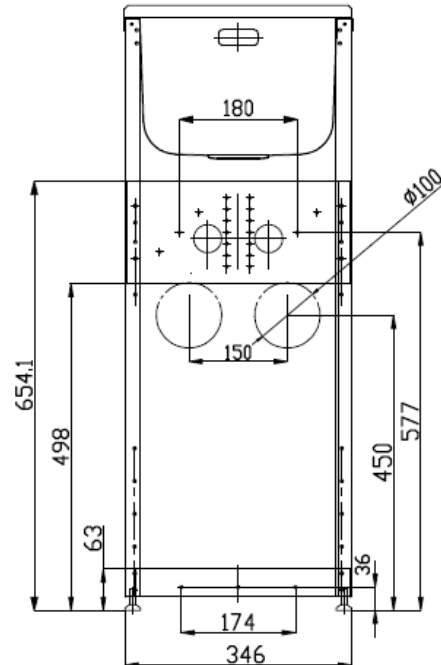

Supertub⁺

Description

SUPERTUB+ Laundry Tub 348mm with Gooseneck Tapware and Anti-drip edge sink – Lead Free
ST7004SLIM

Dimensions

Dated 18/08/2025

Specifications

Tapware

Tapware type	#304 Stainless Steel Gooseneck Tap – LEAD FREE
WELS rating	5 Stars, 5.5L per minute
Max & Min pressure	Maximum pressure 72.5 PSI (500 kPa); Minimum pressure 22 PSI (150 kPa)
Temperature range	Recommended temperature range 5° to 65°C; Maximum temperature 80°C

Sink

Bowl type	0.8mm polished #304 Stainless Steel
Bowl capacity	20L gross capacity measured to the top; 16L capacity to overflow
Waste type/ discharge flow rate	Modern basket waste/ 52L per minute
Overflow/ Flow rate	Yes, modern overflow design/ 16L per minute

Cabinet

Handle type	2x Square brushed pole handles
Storage type	2x Soft close storage drawers
Maximum weight can be handled	Top drawer: 31Kg; Bottom drawer: 30Kg
Maximum height of items can be stored	Top drawer: 190mm; Bottom drawer: 310mm
Adjustable levelling feet	Yes
Side apertures for hoses	Yes, on both sides
Washing machine taps and shut-off valves isolators	Yes, hidden
Washing machine waste pipe	Separate
Cabinet colour/finish	Satin white powder coated
Cabinet material	0.6mm galvanized steel
Dimensions & Weights	
Product dimensions (mm)	W348*D564*H902-922
Carton dimensions (mm)	W368*D585*H965
Gross/Net weight (Kg)	25/23