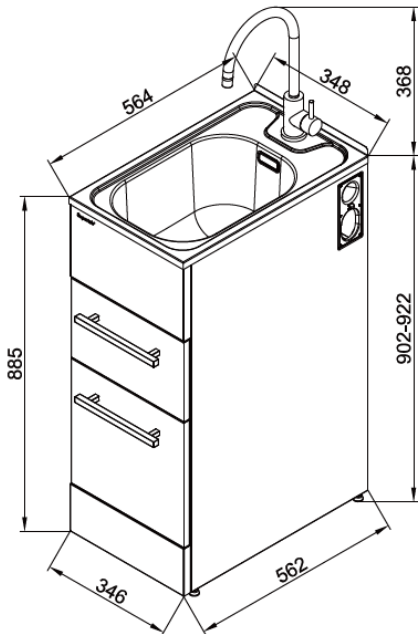

Supertub⁺

Description

SUPERTUB+ Laundry Tub 348mm with Gooseneck Tapware and Anti-drip edge sink – Lead Free
ST7004SLIM

Dimensions

Dated 18/08/2025

Specifications

Tapware

Tapware type	#304 Stainless Steel Gooseneck Tap – LEAD FREE
WELS rating	5 Stars, 5.5L per minute
Max & Min pressure	Maximum pressure 72.5 PSI (500 kPa); Minimum pressure 22 PSI (150 kPa)
Temperature range	Recommended temperature range 5° to 65°C; Maximum temperature 80°C

Sink

Bowl type	0.8mm polished #304 Stainless Steel
Bowl capacity	20L gross capacity measured to the top; 16L capacity to overflow
Waste type/ discharge flow rate	Modern basket waste/ 52L per minute
Overflow/ Flow rate	Yes, modern overflow design/ 16L per minute

Cabinet

Handle type	2x Square brushed pole handles
Storage type	2x Soft close storage drawers
Maximum weight can be handled	Top drawer: 31Kg; Bottom drawer: 30Kg
Maximum height of items can be stored	Top drawer: 190mm; Bottom drawer: 310mm
Adjustable levelling feet	Yes
Side apertures for hoses	Yes, on both sides
Washing machine taps and shut-off valves isolators	Yes, hidden
Washing machine waste pipe	Separate
Cabinet colour/finish	Satin white powder coated
Cabinet material	0.6mm galvanized steel
Dimensions & Weights	
Product dimensions (mm)	W348*D564*H902-922
Carton dimensions (mm)	W368*D585*H965
Gross/Net weight (Kg)	25/23