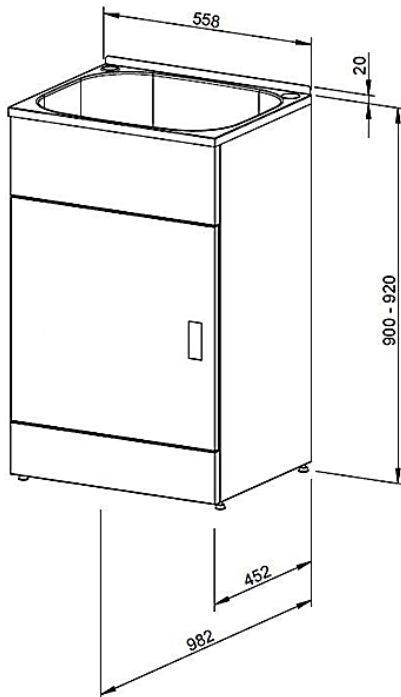

Description

ROBINHOOD STANDARD SUPERTUB CABINET ONLY
STCL1

Dimensions

Specifications

Sink

Bowl type	0.8mm polished #304 Stainless Steel
Bowl capacity	30L gross capacity
Waste type/ discharge flow rate	Plug waste/ 60L per minute
Overflow	Not included

Cabinet

Handle type	Recessed plastic handle
Door opening	Reversible, can be either left or right hand opening
Adjustable levelling feet	Yes
Apertures for hoses	Yes, on the top
Washing machine waste pipe	Separate
Cabinet color/finish	Satin white powder coated
Cabinet material	0.6mm galvanized steel
Maximum height of items can be stored	510mm

Dimensions & Weights

Product dimensions (mm)	W558*D452*H(900-920)
Carton dimensions (mm)	W585*D520*H970
Gross/Net weight (Kg)	17/14

Warranty

Cabinet	2 years on parts & labour from the date of purchase
Sink	5 years on parts & labour from the date of purchase