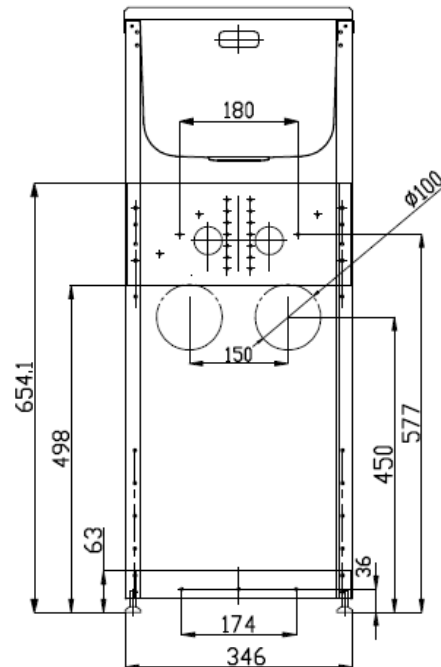

## Dimensions

Dated 13/06/2022

### Sink

Bowl type	0.8mm polished #304 Stainless Steel
Bowl capacity	24L gross capacity measured to the top; 17L capacity to overflow
Waste type/ discharge flow rate	Modern basket waste/ 52L per minute
Overflow/ Flow rate	Yes, modern overflow design/ 18L per minute

### Cabinet

Handle type	1x Square brushed pole handle
Door opening	Reversible, can be either left or right hand opening
Internal shelf and floor	Yes
Maximum height of items can be stored	Top: 210mm; Bottom: 410mm
Adjustable levelling feet	Yes
Side apertures for hoses	Yes, on both sides
3 Way ball valves isolators	Yes, included
Washing machine waste pipe	Separate
Cabinet color/finish	Satin white or frosted black /powder coated
Cabinet material	0.6mm galvanized steel

### Dimensions & Weights

Product dimensions (mm)	W350*D565*H(900-920)
Carton dimensions (mm)	W368*D585*H965
Gross/Net weight (Kg)	17/14