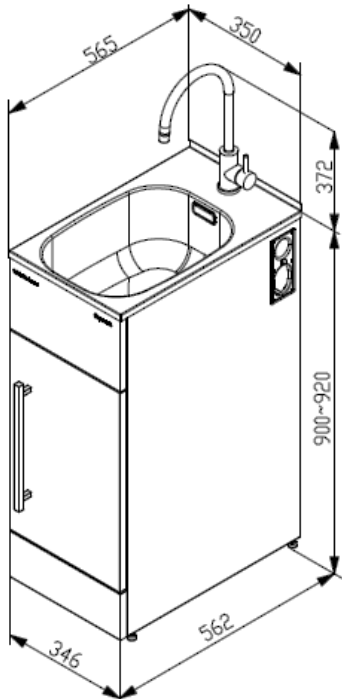

## Dimensions

Dated 13/06/2022

### Sink

Bowl type	0.8mm polished #304 Stainless Steel
Bowl capacity	24L gross capacity measured to the top; 17L capacity to overflow
Waste type/ discharge flow rate	Modern basket waste/ 52L per minute
Overflow/ Flow rate	Yes, modern overflow design/ 18L per minute

### Cabinet

Handle type	1x Square brushed pole handle
Door opening	Reversible, can be either left or right hand opening
Internal shelf and floor	Yes
Maximum height of items can be stored	Top: 210mm; Bottom: 410mm
Adjustable levelling feet	Yes
Side apertures for hoses	Yes, on both sides
3 Way ball valves isolators	Yes, included
Washing machine waste pipe	Separate
Cabinet color/finish	Satin white or frosted black /powder coated
Cabinet material	0.6mm galvanized steel

### Dimensions & Weights

Product dimensions (mm)	W350*D565*H(900-920)
Carton dimensions (mm)	W368*D585*H965
Gross/Net weight (Kg)	17/14