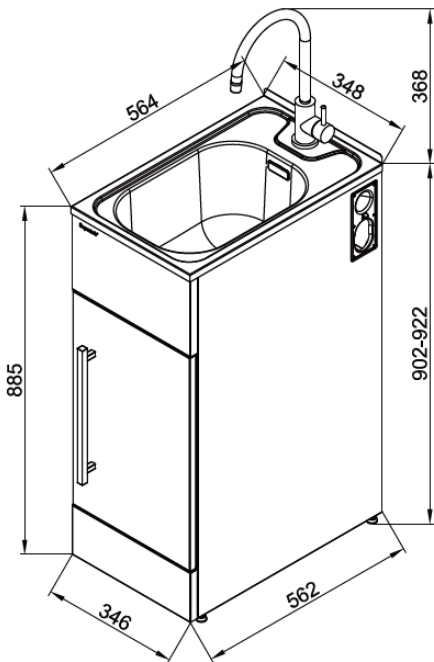

Supertub⁺

Description

SUPERTUB+ Laundry Tub 348mm with Gooseneck Tapware and Anti-drip edge sink – Lead Free
STSLIMTAP4 (White) / STSLIMTAP4B (Black)

Dimensions

Dated 18/08/2025

Specifications

Tapware

Tapware type	#304 Stainless Steel Gooseneck Tap – LEAD FREE
WELS rating	5 Stars, 5.5L per minute
Max & Min pressure	Maximum pressure 72.5 PSI (500 kPa); Minimum pressure 22 PSI (150 kPa)
Temperature range	Recommended temperature range 5° to 65°C; Maximum temperature 80°C

Sink

Bowl type	0.8mm polished #304 Stainless Steel
Bowl capacity	20L gross capacity measured to the top; 16L capacity to overflow
Waste type/ discharge flow rate	Modern basket waste/ 52L per minute
Overflow/ Flow rate	Yes, modern overflow design/ 18L per minute

Cabinet

Handle type	1x Square brushed pole handle
Door opening	Reversible, can be either left- or right-hand opening
Internal shelf and floor	Yes
Maximum height of items can be stored	Top: 210mm; Bottom: 410mm
Adjustable levelling feet	Yes
Side apertures for hoses	Yes, on both sides
3 Way ball valves isolators	Yes, included

Washing machine waste pipe	Separate
Cabinet colour/finish	Satin white or frosted black powder coated
Cabinet material	0.6mm galvanized steel

Dimensions & Weights

Product dimensions (mm)	W348*D564*H902-922
Carton dimensions (mm)	W368*D585*H965
Gross/Net weight (Kg)	17/14