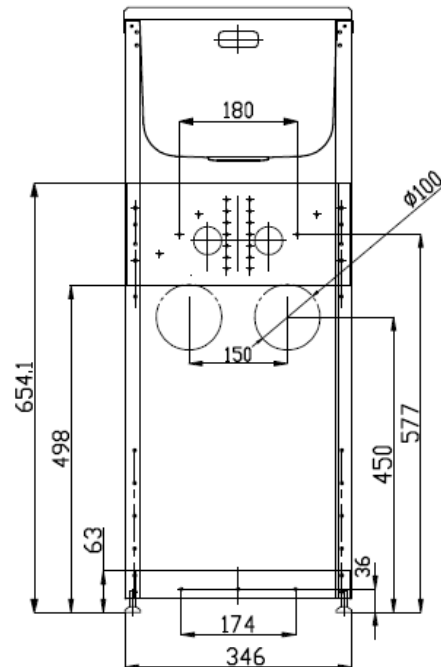

Supertub⁺

Description

SUPERTUB+ Laundry Tub 348mm with Gooseneck Tapware and Anti-drip edge sink – Lead Free
STSLIMTAP4 (White) / STSLIMTAP4B (Black)

Dimensions

Dated 18/08/2025

Specifications

Tapware

Tapware type	#304 Stainless Steel Gooseneck Tap – LEAD FREE
WELS rating	5 Stars, 5.5L per minute
Max & Min pressure	Maximum pressure 72.5 PSI (500 kPa); Minimum pressure 22 PSI (150 kPa)
Temperature range	Recommended temperature range 5° to 65°C; Maximum temperature 80°C

Sink

Bowl type	0.8mm polished #304 Stainless Steel
Bowl capacity	20L gross capacity measured to the top; 16L capacity to overflow
Waste type/ discharge flow rate	Modern basket waste/ 52L per minute
Overflow/ Flow rate	Yes, modern overflow design/ 18L per minute

Cabinet

Handle type	1x Square brushed pole handle
Door opening	Reversible, can be either left- or right-hand opening
Internal shelf and floor	Yes
Maximum height of items can be stored	Top: 210mm; Bottom: 410mm
Adjustable levelling feet	Yes
Side apertures for hoses	Yes, on both sides
3 Way ball valves isolators	Yes, included

Washing machine waste pipe	Separate
Cabinet colour/finish	Satin white or frosted black powder coated
Cabinet material	0.6mm galvanized steel

Dimensions & Weights

Product dimensions (mm)	W348*D564*H902-922
Carton dimensions (mm)	W368*D585*H965
Gross/Net weight (Kg)	17/14